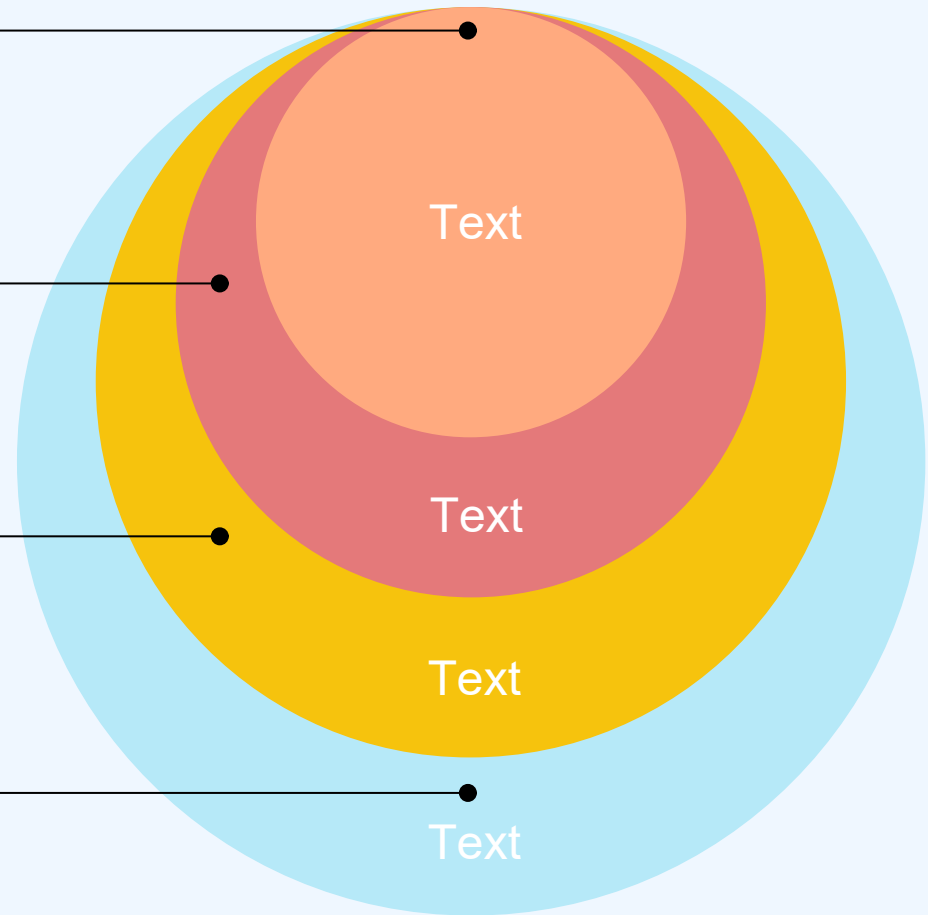

03

Use the float button to change the basic setting of circular chart.

04

Use the float button to change the basic setting of circular chart.

Your Text

Replace your text here! Replace your text here! Replace your text here!

Replace your text here! Replace your text here! Replace your text here!

Your Text

Replace your text here! Replace your text here! Replace your text here!

# Add Your Title Here

Replace your text here! Replace your text here!

Use the float button to change the basic setting of circular chart.

Use the float button to change the basic setting of circular chart.

Use the float button to change the basic setting of circular chart.

Use the float button to change the basic setting of circular chart.