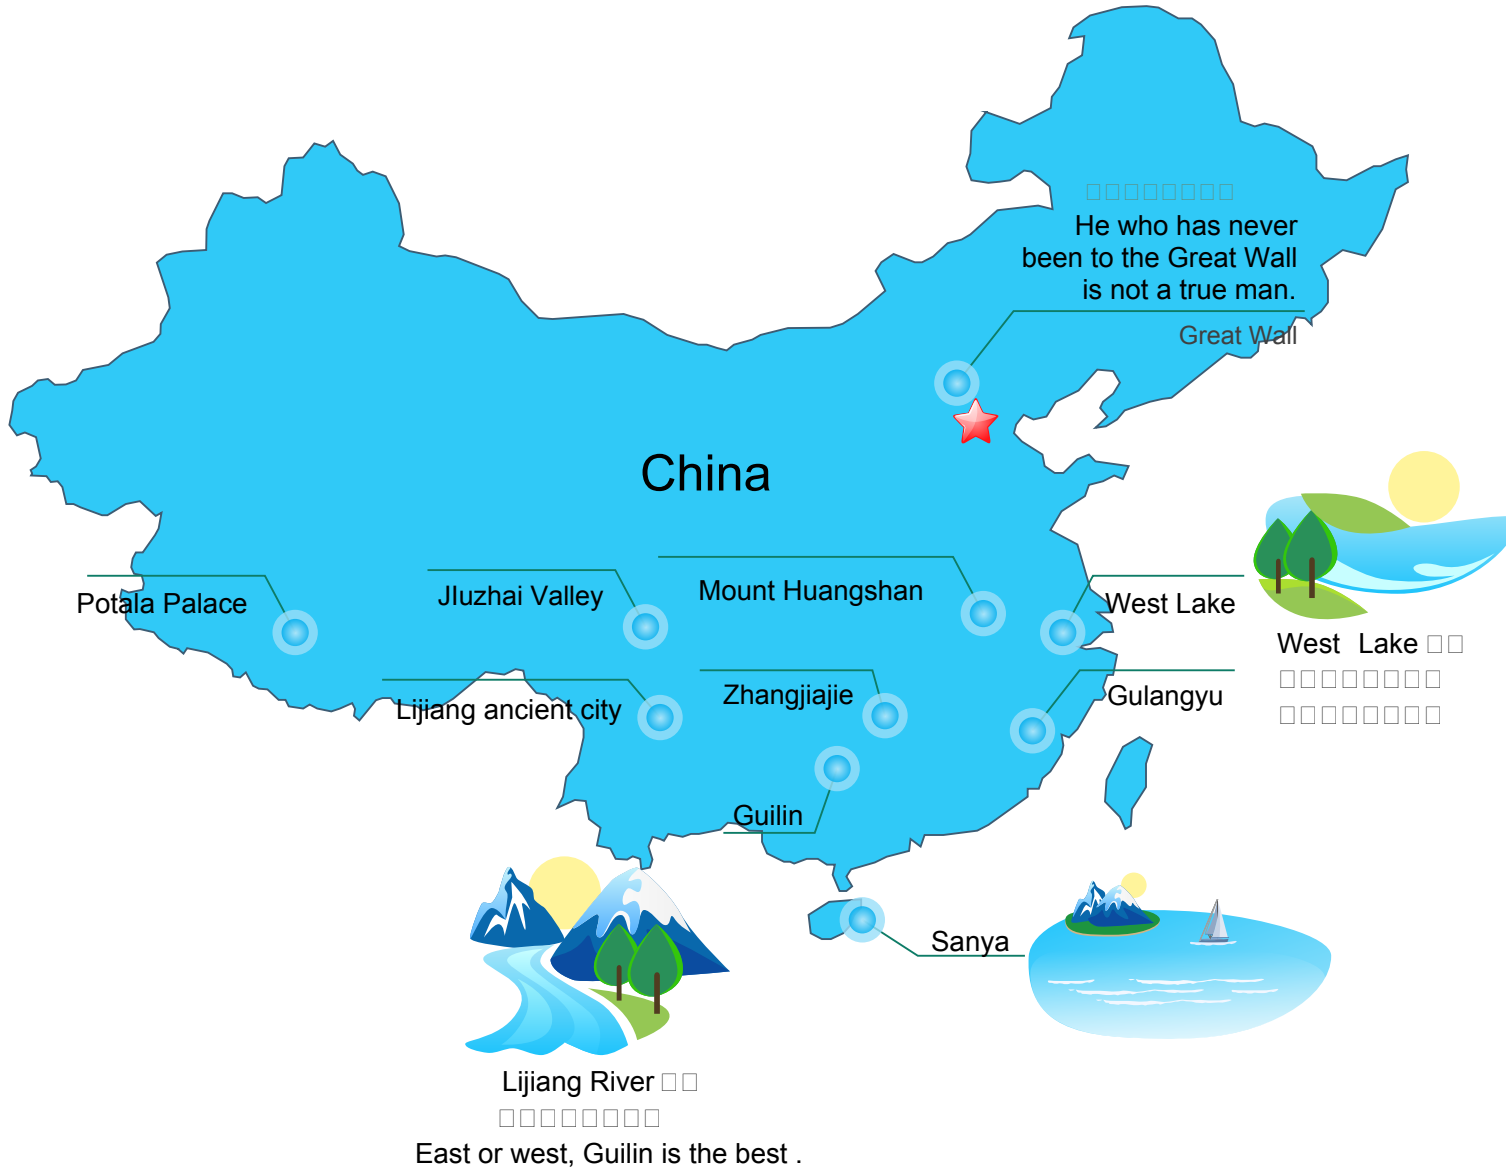

# Top 10 Tourist Attractions Map

- 1 Great Wall - Beijing
- 2 West Lake - Hangzhou
- 3 Gulangyu - Fujian Province
- 4 Sanya - Hainan Province
- 5 Guilin -Guangxi Zhuang Atunomous Region
- 6 Zhangjiajie -Hunnan Province
- 7 Lijiang ancient city -Yunnan Province
- 8 Jluzhai Valley - Sichuan Province
- 9 Mount Huangshan -Anhui Province
- 10 Potala Palace - Tibet