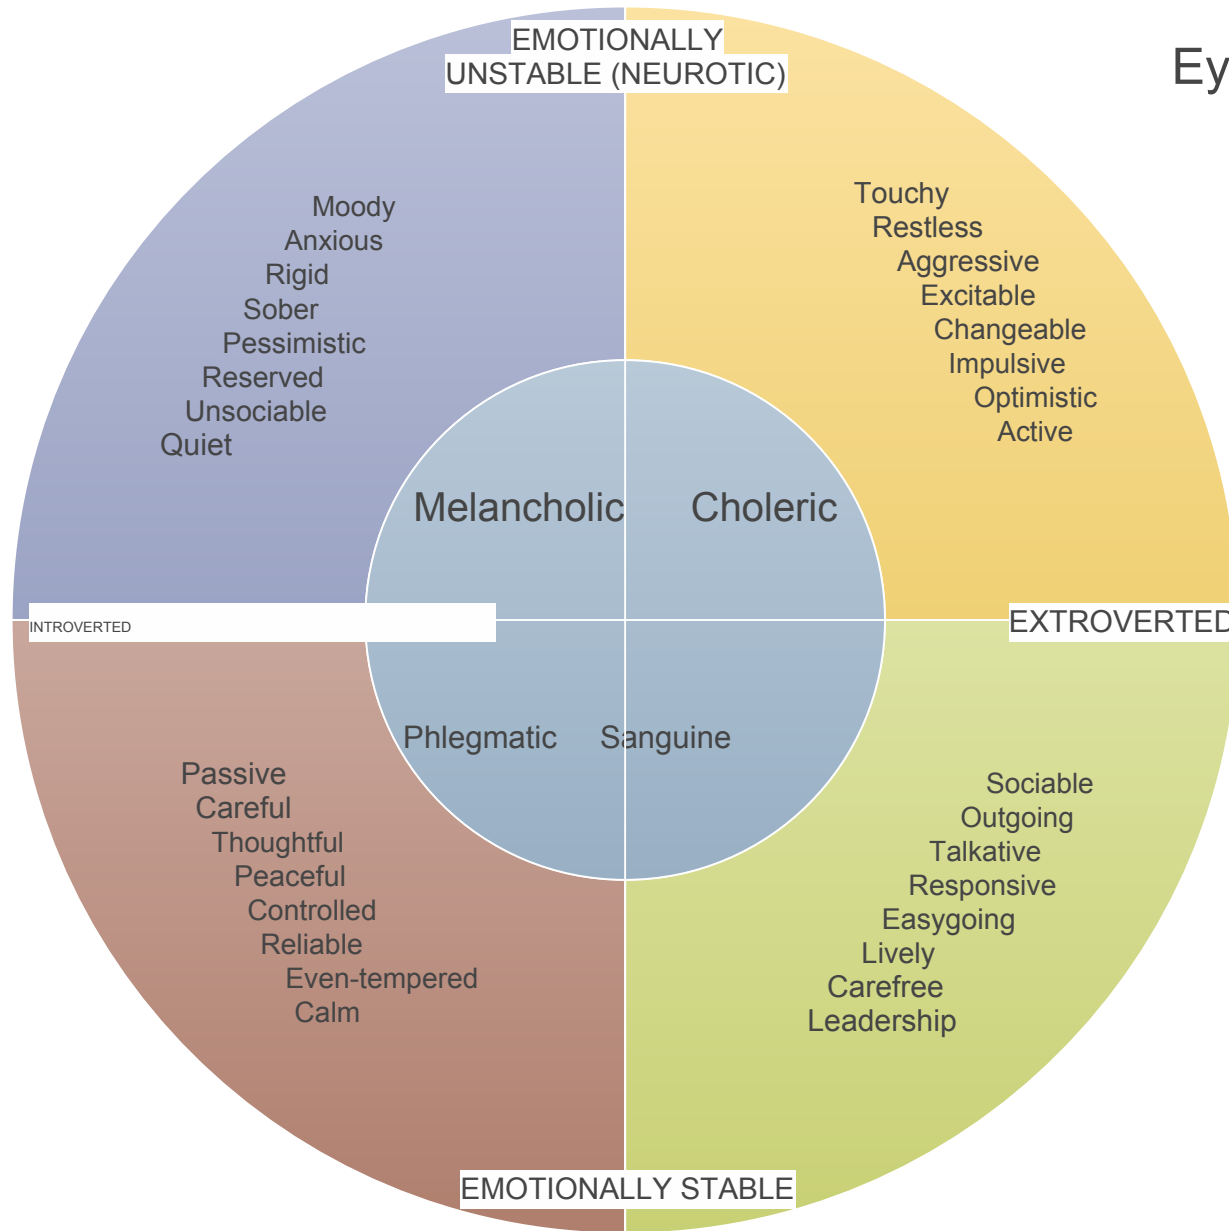

Eysenck's Personality Types Chart

E - Extroversion/Introversion Dimension of Temperament