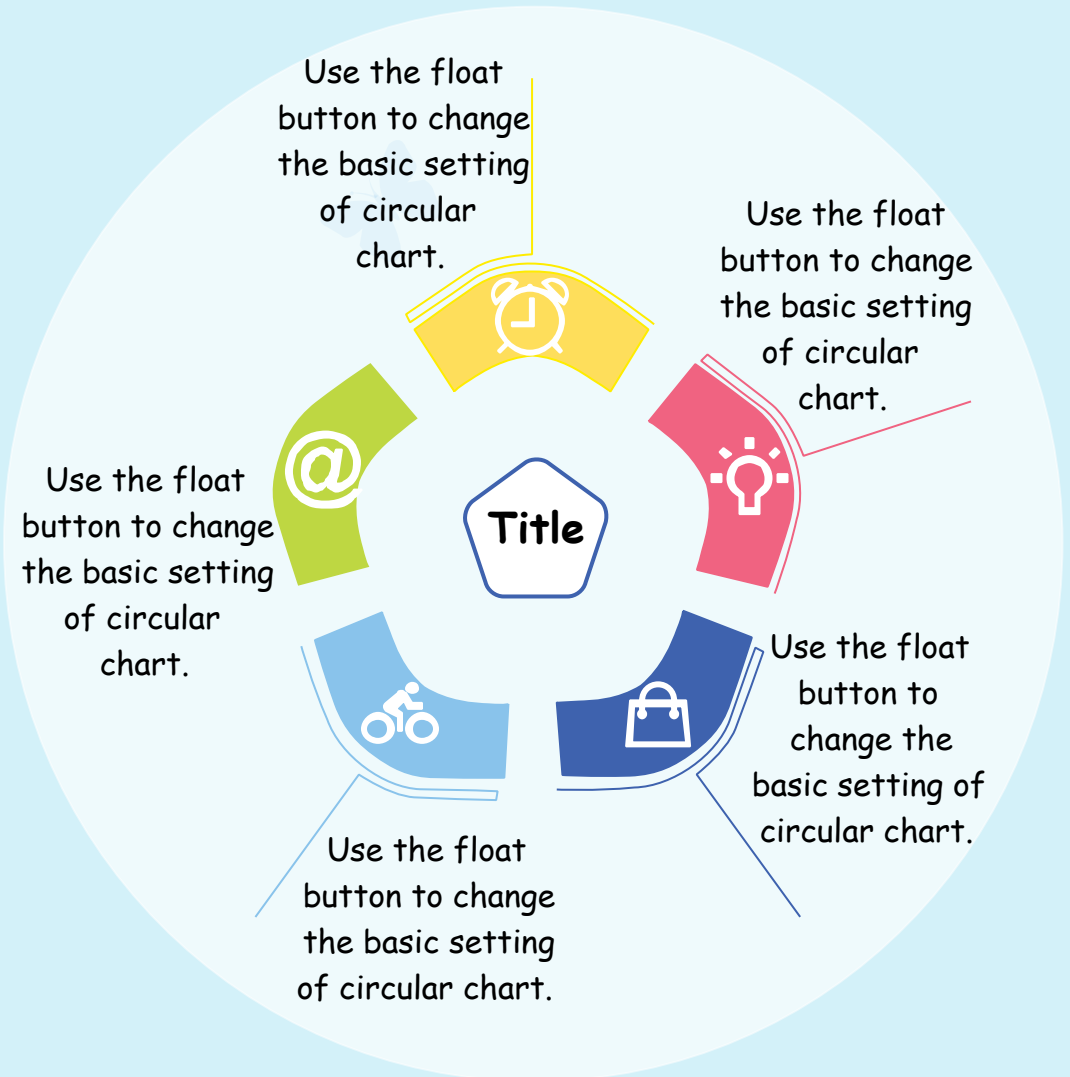

Your Title

Use the float button to change the basic setting of circular chart.

1

2

3

4

5

Insert your title here

Double click here to input your text.

Insert your title here

Double click here to input your text.

Use the float button to change the basic setting of circular chart.

Use the float button to change the basic setting of circular chart.

Use the float button to change the basic setting of circular chart.

Use the float button to change the basic setting of circular chart.

Use the float button to change the basic setting of circular chart.