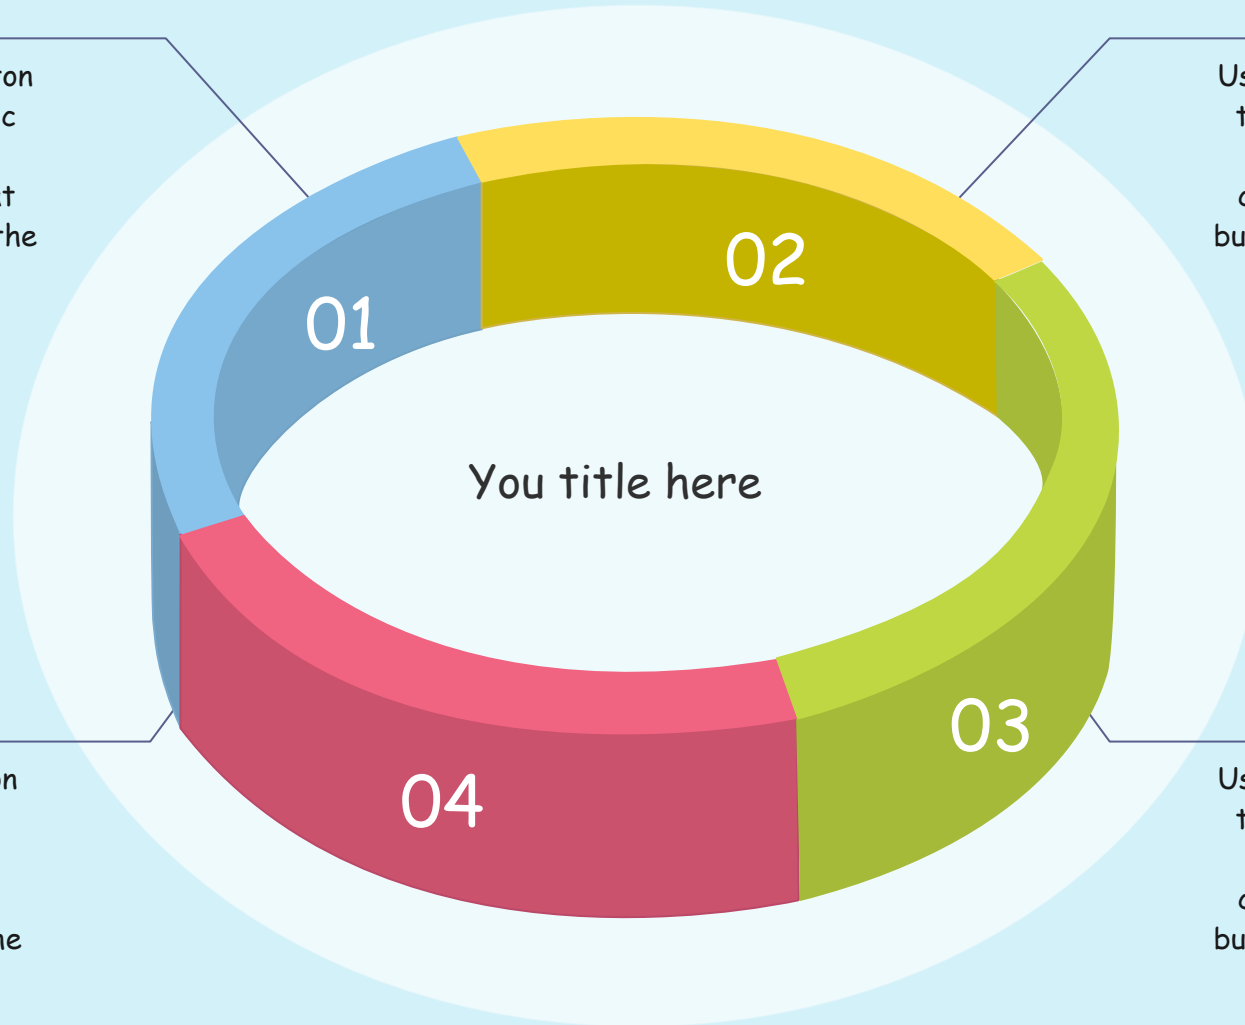

Use the float button to change the basic setting of circular chart.

Use the float button to change the basic setting of circular chart.

Use the float button to change the basic setting of circular chart.

Use the float button to change the basic setting of circular chart.

Use the float button to change the basic setting of circular chart.

Insert your title here

Double click here to input your text.

Title

Use the float button to change the basic setting of circular chart. Use the float button to change the basic setting of circular chart.

Title

Use the float button to change the basic setting of circular chart. Use the float button to change the basic setting of circular chart.

Title

Use the float button to change the basic setting of circular chart. Use the float button to change the basic setting of circular chart.

Title

Use the float button to change the basic setting of circular chart. Use the float button to change the basic setting of circular chart.

Insert your title here

Double click here to input your text.

01