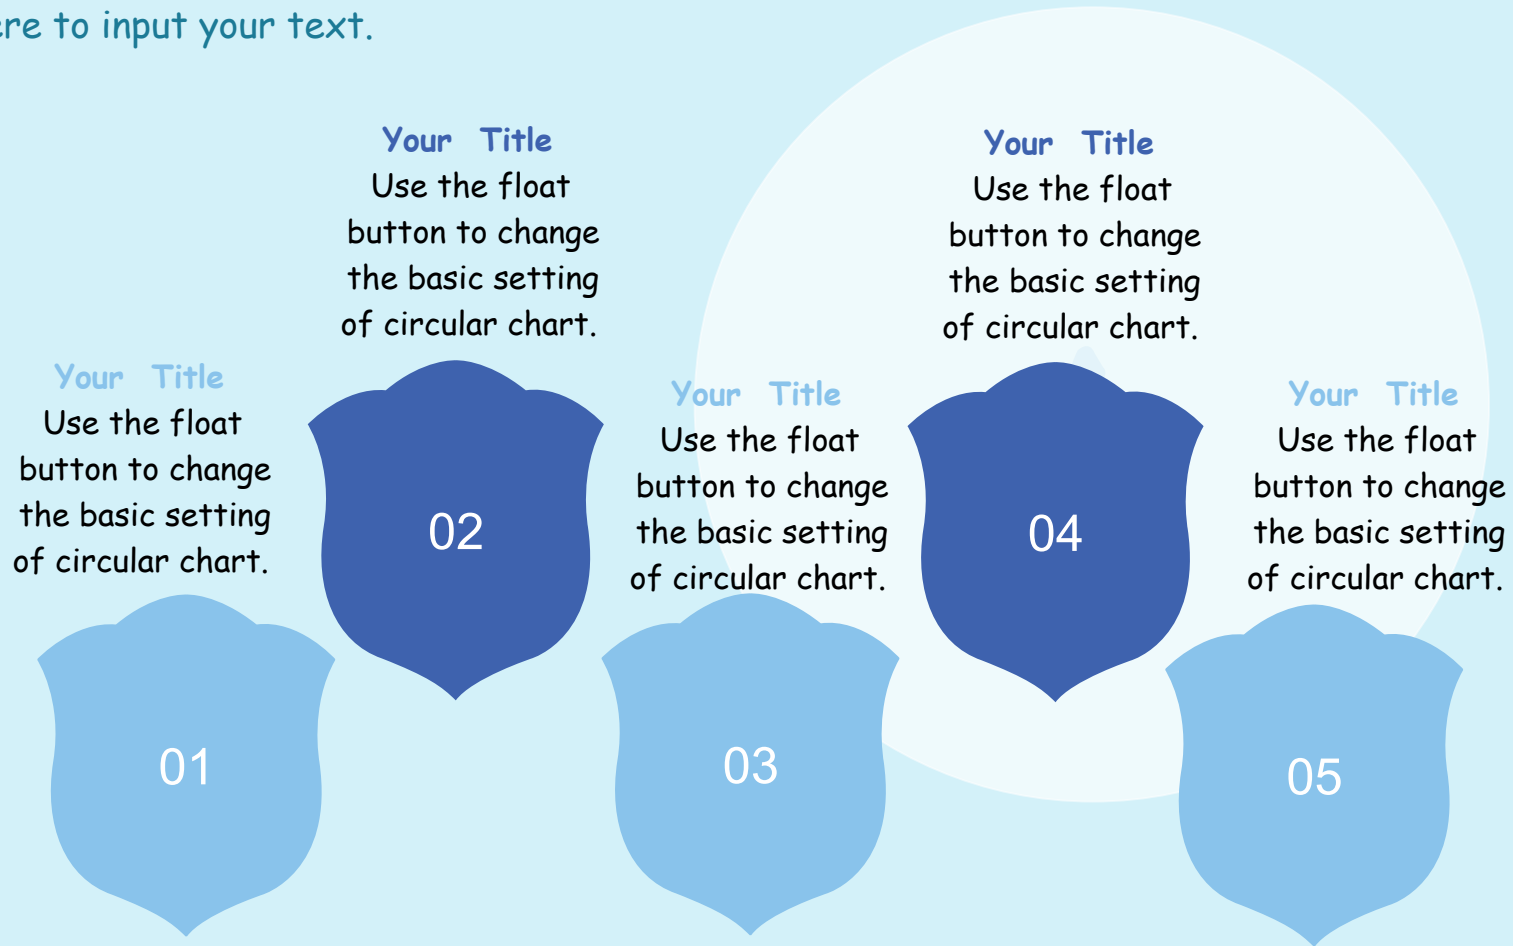

Title

Use the float button to change the basic setting of circular chart. Use the float button to change the basic setting of circular chart.

Insert your title here

Double click here to input your text.

01

Your text here!

Use the float button to change the basic setting of circular chart.

02

Your text here!

Use the float button to change the basic setting of circular chart.

03

Your text here!

Use the float button to change the basic setting of circular chart.

Your text here!

Use the float button to change the basic setting of circular chart.

04

Your text here!

Use the float button to change the basic setting of circular chart.

05

Your text here!

Use the float button to change the basic setting of circular chart.

06

Your text here!

Use the float button to change the basic setting of circular chart.

Insert your title here

Double click here to input your text.

Insert your title here

Double click here to input your text.