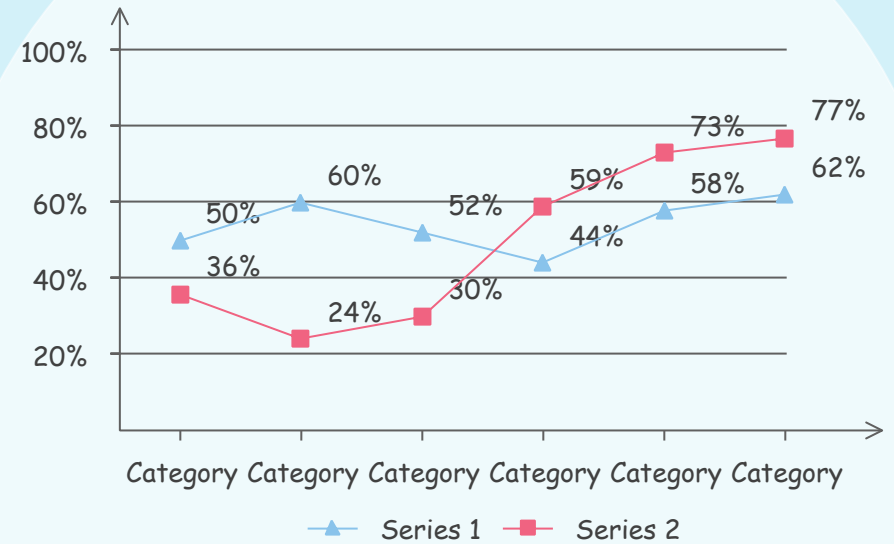

Your text here!

Use the float button to change the basic setting of circular chart.

04

Your text here!

Use the float button to change the basic setting of circular chart.

05

Your text here!

Use the float button to change the basic setting of circular chart.

06

Your text here!

Use the float button to change the basic setting of circular chart.

Insert your title here

Double click here to input your text.

Insert your title here

Double click here to input your text.

Your title

Use the float button to change the basic setting of circular chart.

Insert your title here

Double click here to input your text.

P

Political

Text 1

Use the float button to change the basic setting of circular chart.