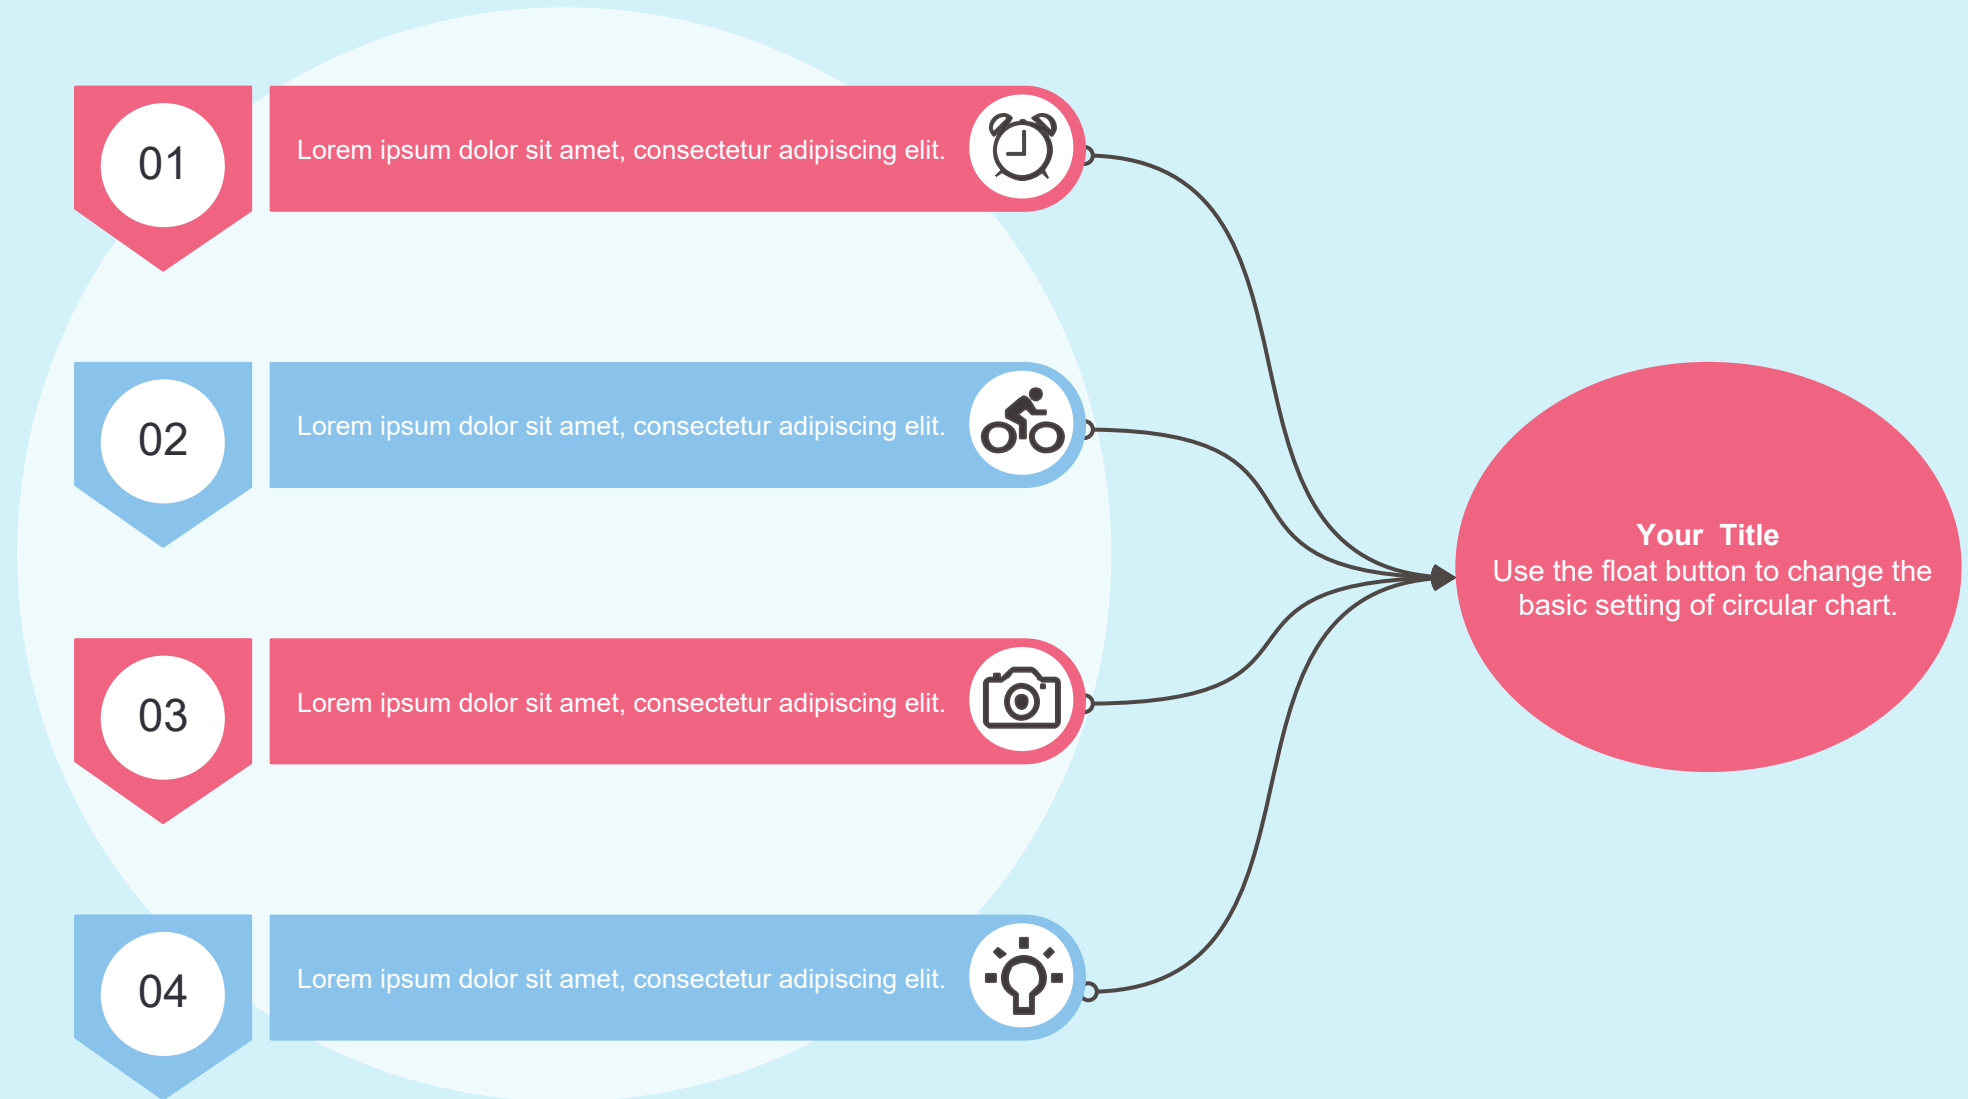

Your Title

Use the float button to change the basic setting of circular chart.

Your Title

Use the float button to change the basic setting of circular chart.

Your Title

Use the float button to change the basic setting of circular chart.

Your Title

Use the float button to change the basic setting of circular chart.

1

2

3

4

5

Insert your title here

Double click here to input your text.

Insert your title here

Double click here to input your text.

Use the float button to change the basic setting of circular chart.

Use the float button to change the basic setting of circular chart.

Use the float button to change the basic setting of circular chart.

Use the float button to change the basic setting of circular chart.

Use the float button to change the basic setting of circular chart.