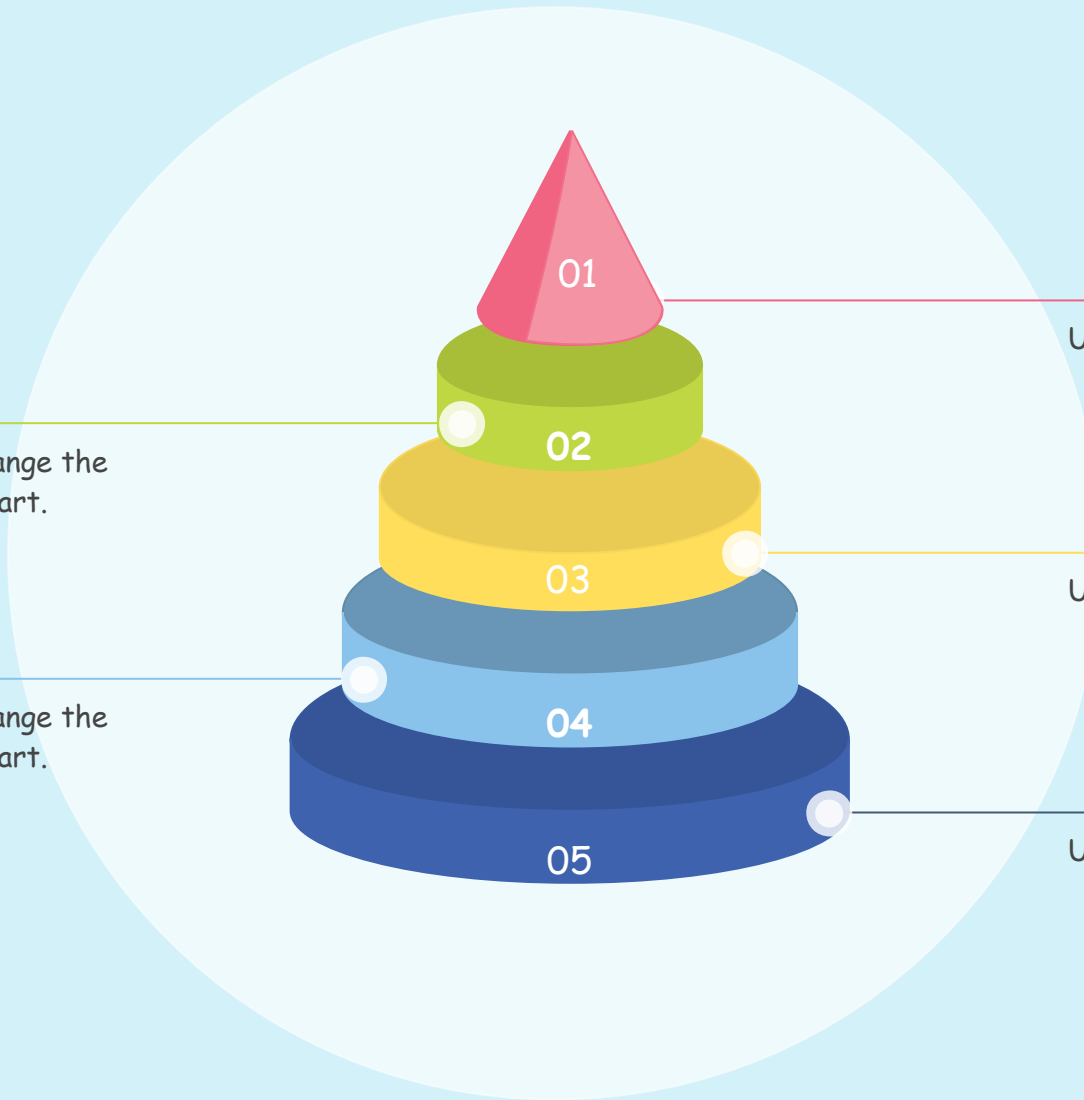

Text 2

Use the float button to change the basic setting of circular chart.

Text 3

Use the float button to change the basic setting of circular chart.

S

Sociological

Text 1

Use the float button to change the basic setting of circular chart.

Text 2

Use the float button to change the basic setting of circular chart.

Text 3

Use the float button to change the basic setting of circular chart.

T

Technological

Text 1

Use the float button to change the basic setting of circular chart.

Text 2

Use the float button to change the basic setting of circular chart.

Text 3

Use the float button to change the basic setting of circular chart.

Insert your title here

Double click here to input your text.

Your title

Use the float button to change the basic setting of circular chart.

Your title

Use the float button to change the basic setting of circular chart.

Your title

Use the float button to change the basic setting of circular chart.