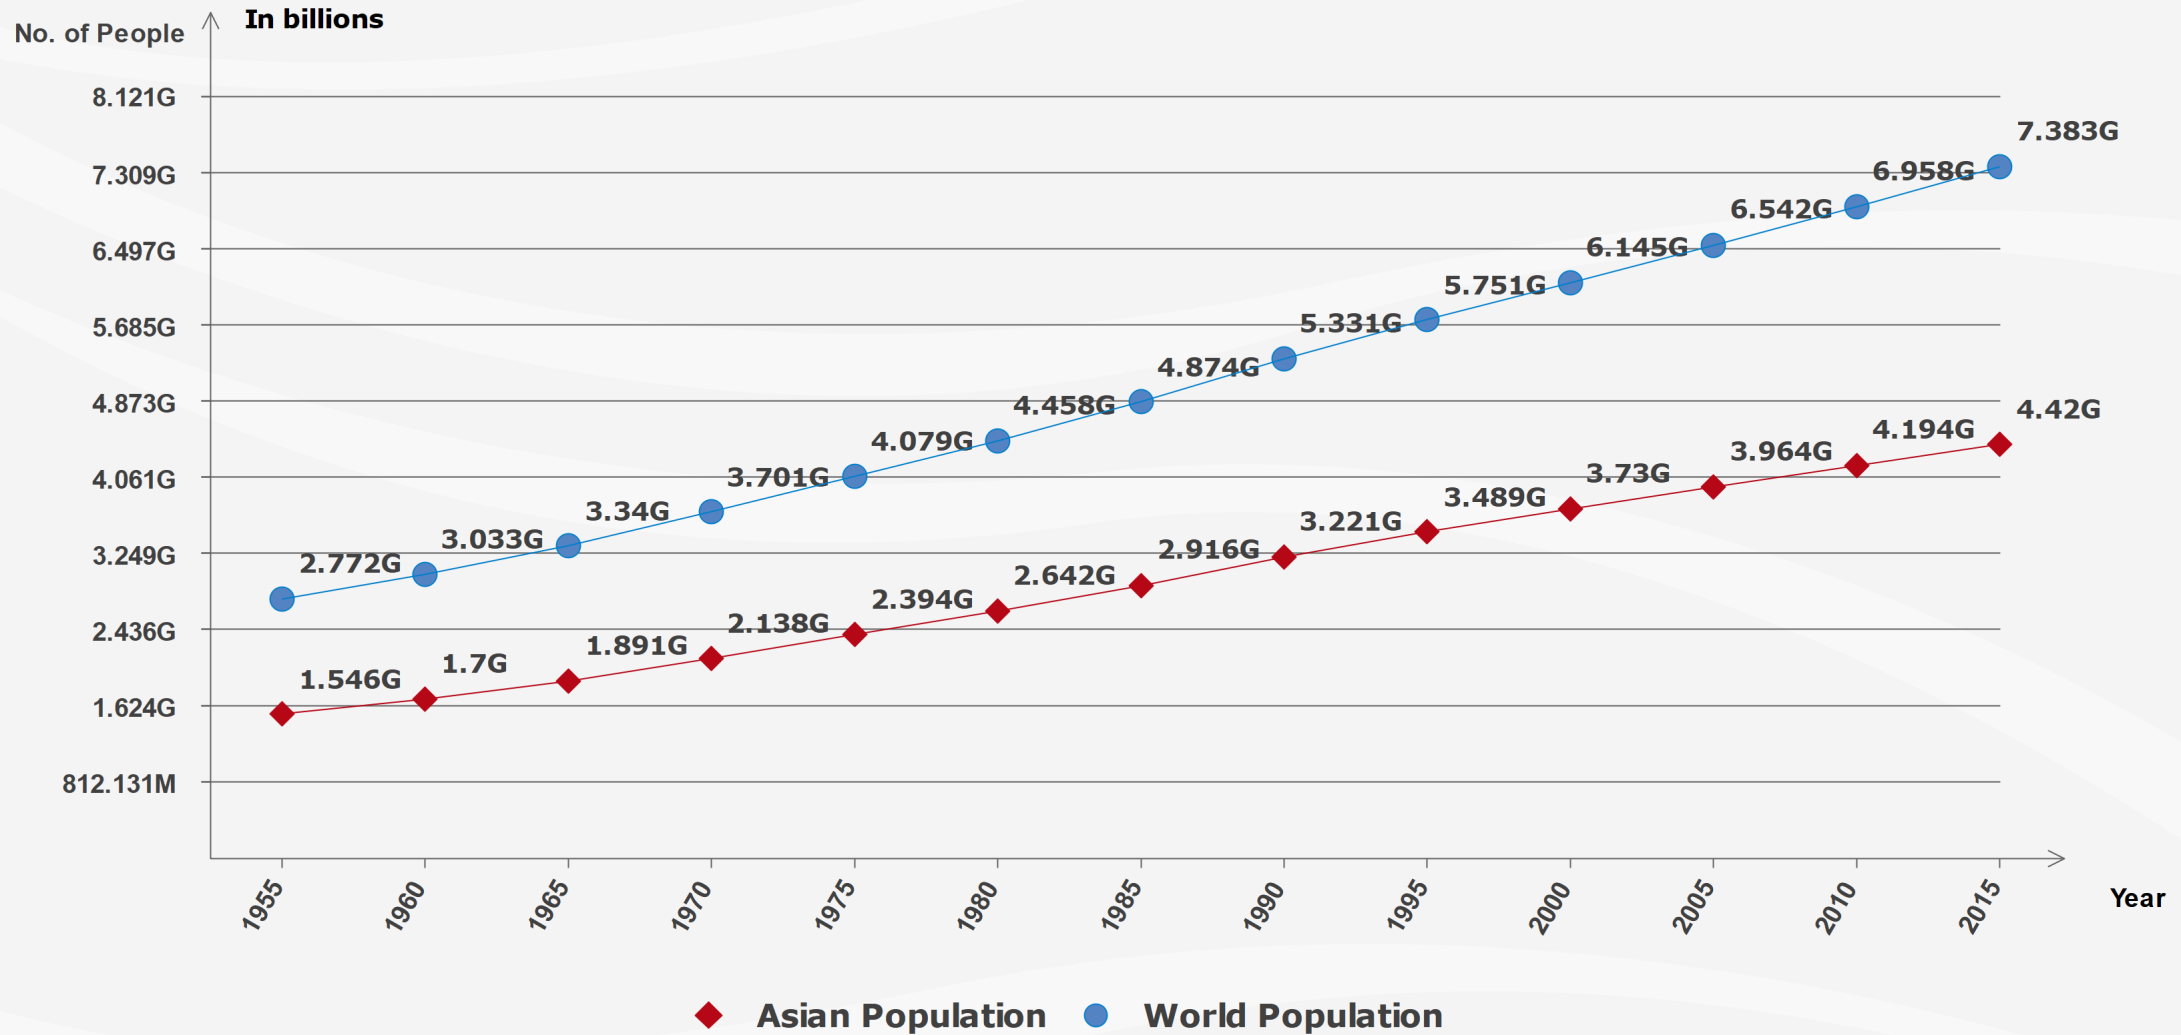

The Growth of Asian and World Population

This line chart shows the growth trend of Asian and world population from 1955 to 2015 in every 5 years.

Reference: data from worldometers.info