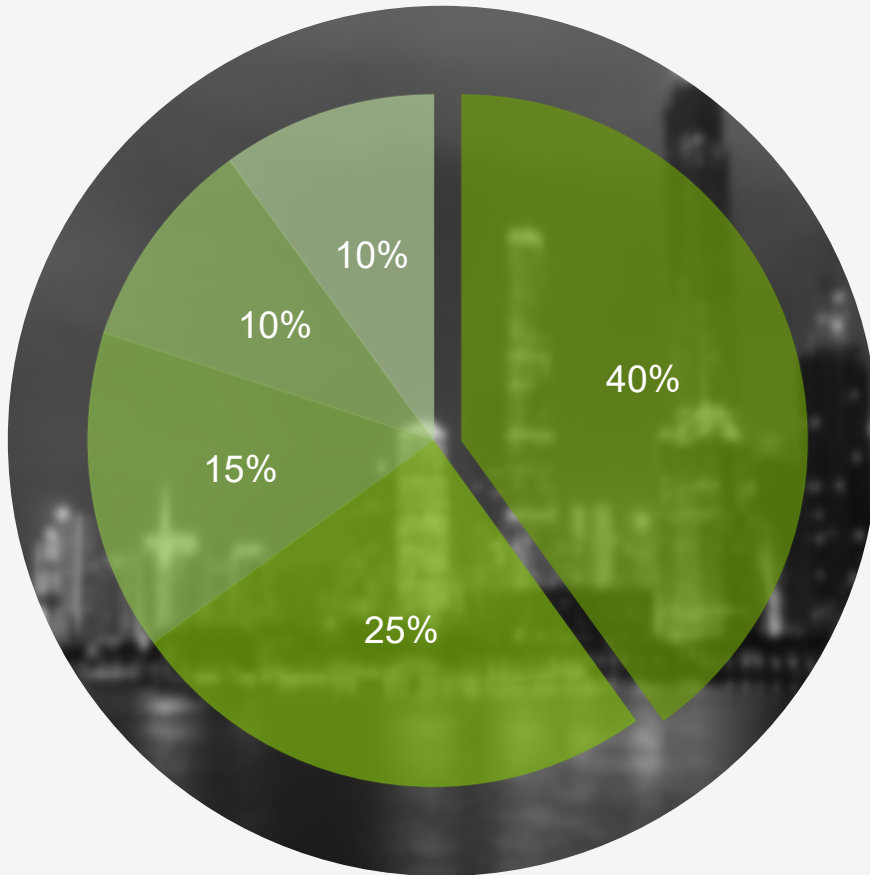

Your title 4

Use the float button to change the basic setting of circular chart.

Insert your title here

Double click here to input your text.

Your title

Use the float button to change the basic setting of circular chart.

Your title

Use the float button to change the basic setting of circular chart.

Your title

Use the float button to change the basic setting of circular chart.

Insert your title here

Double click here to input your text.

Insert your title here

Double click here to input your text.

-  **Your Title 1** Use the float button to change the basic setting of circular chart.
-  **Your Title 2** Use the float button to change the basic setting of circular chart.
-  **Your Title 3** Use the float button to change the basic setting of circular chart.
-  **Your Title 4** Use the float button to change the basic setting of circular chart.
-  **Your Title 5** Use the float button to change the basic setting of circular chart.