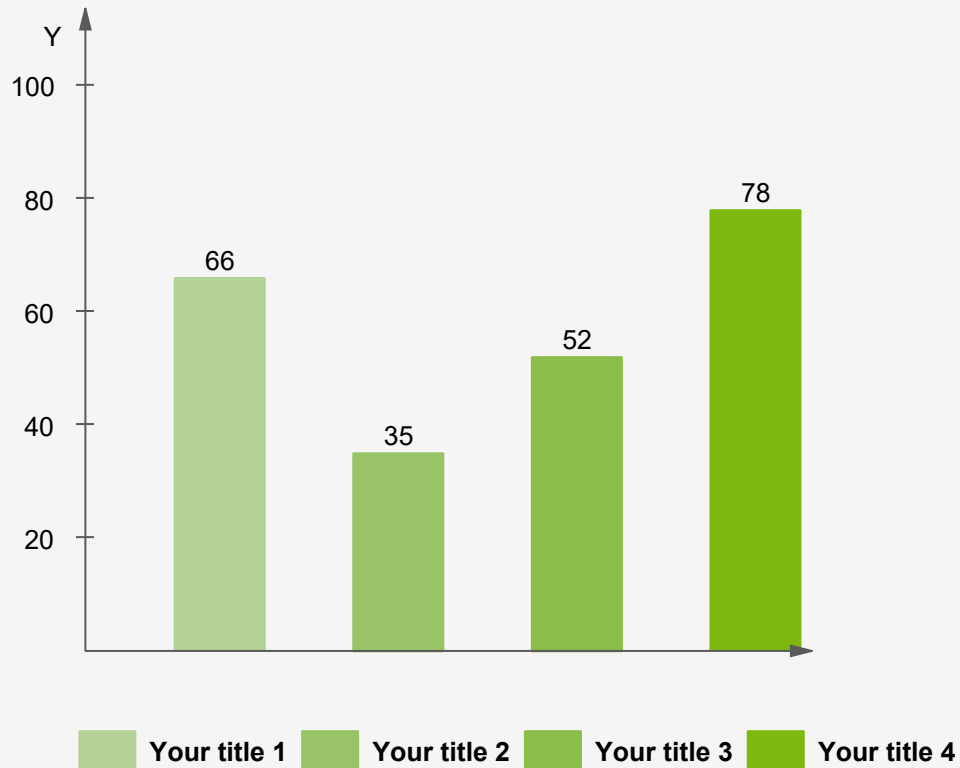

Your text

Use the float button to change the basic setting of circular chart.

Your text

Use the float button to change the basic setting of circular chart.

Your text

Use the float button to change the basic setting of circular chart.

Your text

Use the float button to change the basic setting of circular chart.

Insert your title here

Double click here to input your text.

Insert your title here

Double click here to input your text.

Your title 1

Use the float button to change the basic setting of circular chart.

Your title 2

Use the float button to change the basic setting of circular chart.

Your title 3

Use the float button to change the basic setting of circular chart.

Your title 4

Use the float button to change the basic setting of circular chart.

Insert your title here

Double click here to input your text.

Your title

Use the float button to change the basic setting of circular chart.