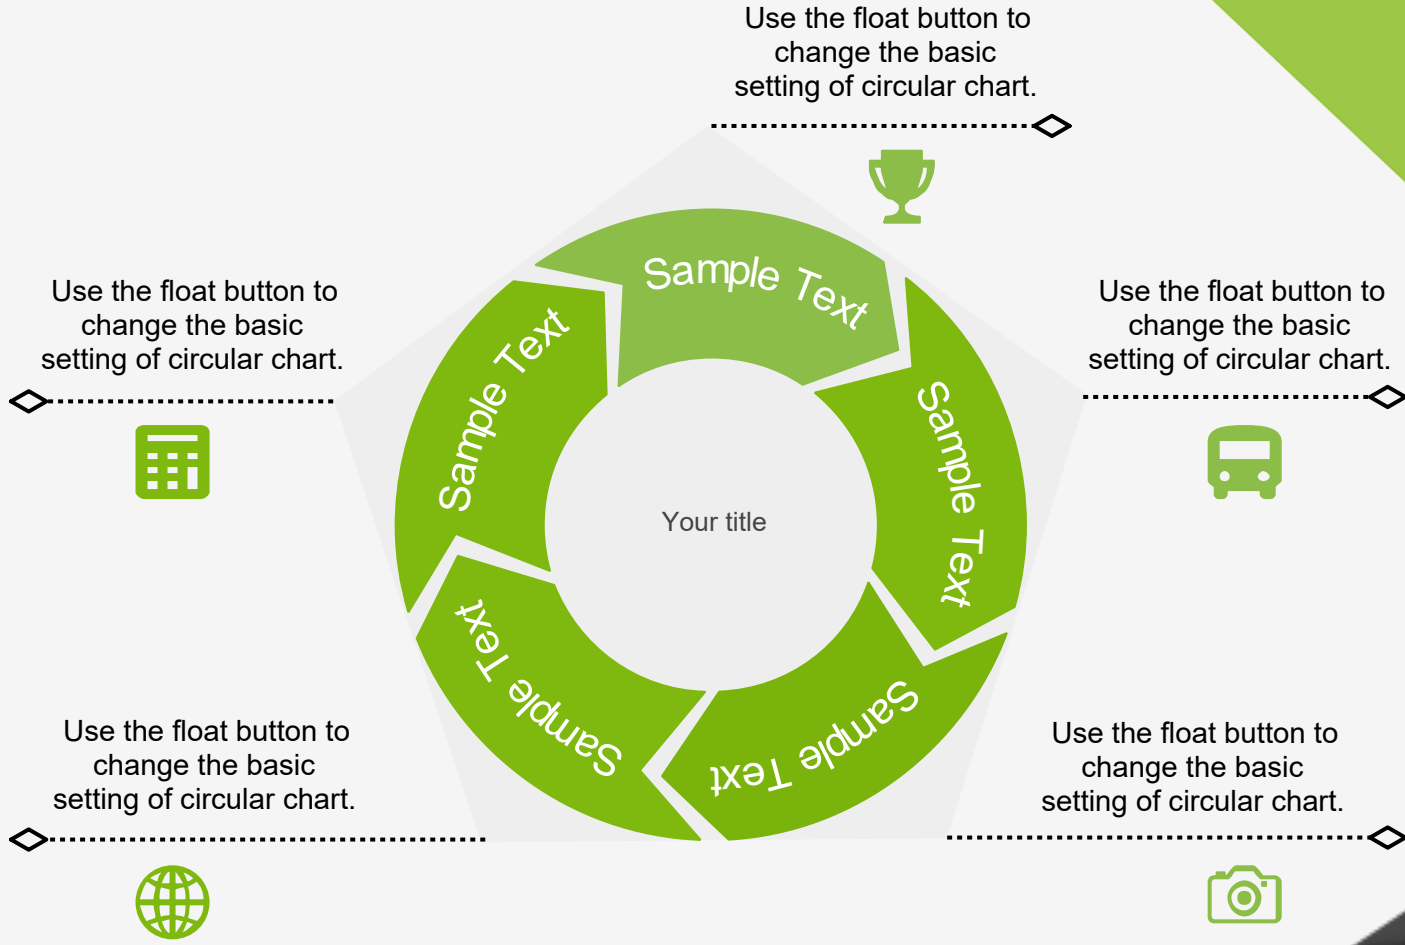

Your title

Use the float button to change the basic setting of circular chart.

Your title

Use the float button to change the basic setting of circular chart.

Insert your title here

Double click here to input your text.

Insert your title here

Double click here to input your text.

-  **Your Title 1** Use the float button to change the basic setting of circular chart.
-  **Your Title 2** Use the float button to change the basic setting of circular chart.
-  **Your Title 3** Use the float button to change the basic setting of circular chart.
-  **Your Title 4** Use the float button to change the basic setting of circular chart.
-  **Your Title 5** Use the float button to change the basic setting of circular chart.

Insert your title here

Double click here to input your text.

Insert your title here

Double click here to input your text.

P

Political

Text 1

Use the float button to change the basic setting of circular chart.

Text 2

Use the float button to change the basic setting of circular chart.

Text 3

Use the float button to change the basic setting of circular chart.

E

Economic

Text 1

Use the float button to change the basic setting of circular chart.