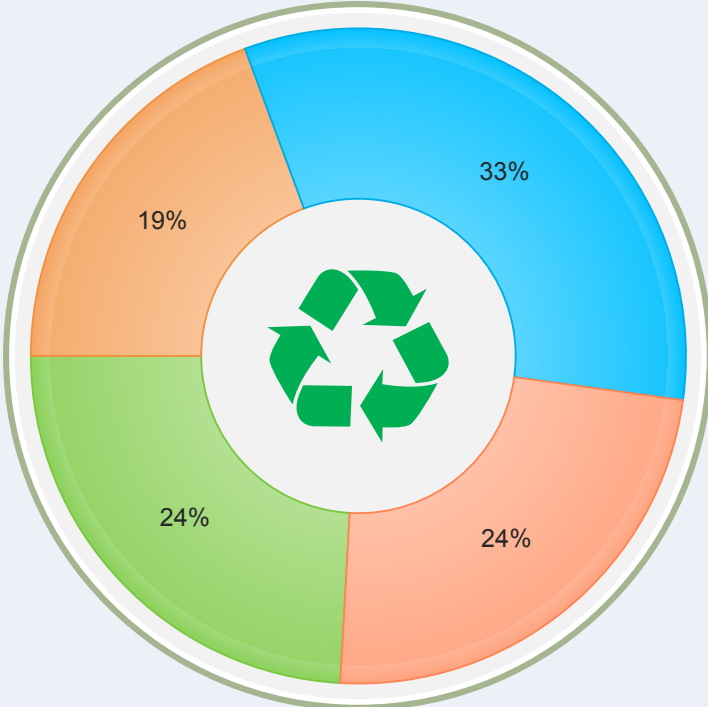

Business Reports - Your Text Here

- Category 1
- Category 2
- Category 3
- Category 4

Select the chart and move the yellow diamond handle to change the pie chart data.

Press F1 to get more help in the product manual.

Select the chart and use floating action button to set the chart options.

Select a sub shape to move it out of pie chart

Select a series sub shape in any category or a legend sub shape to set the fill style.