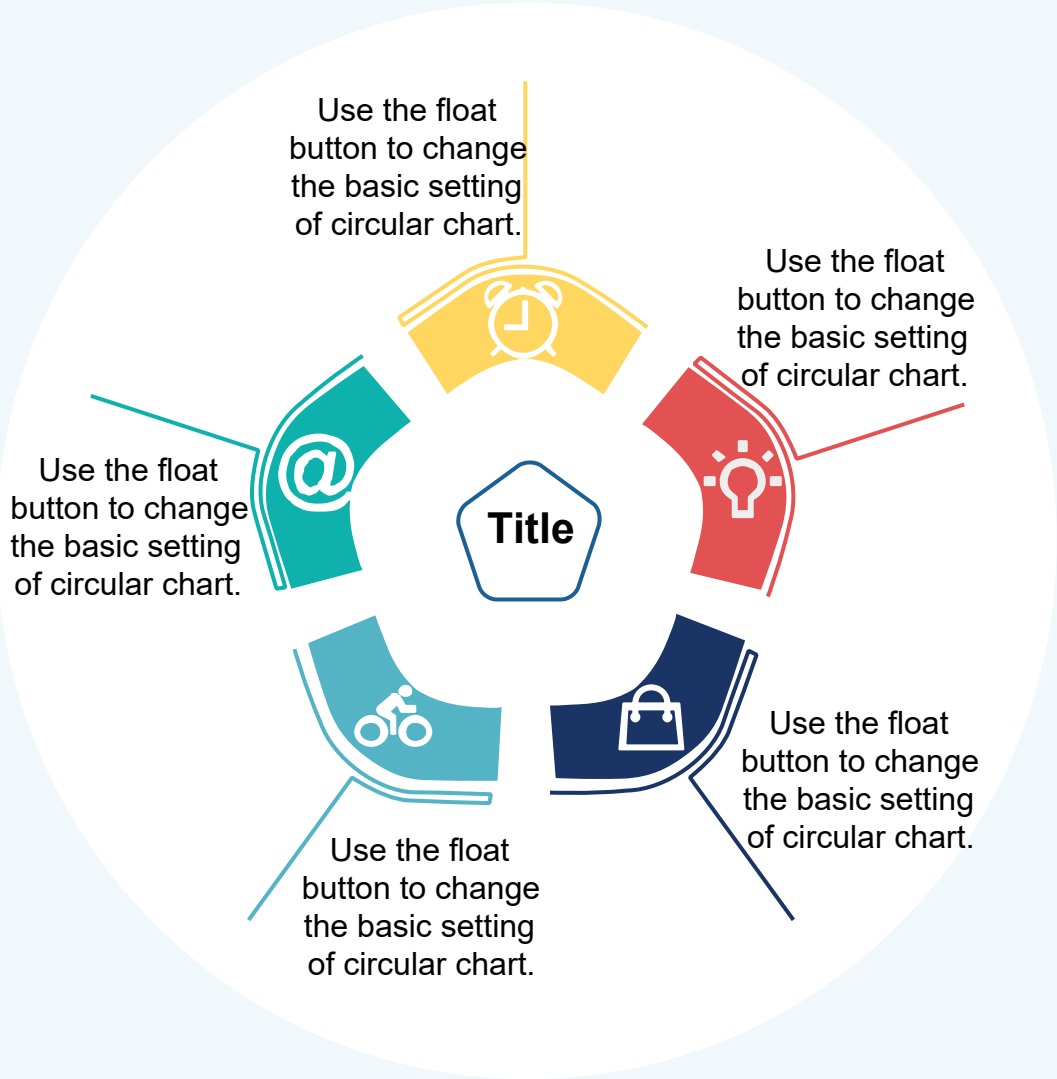

Insert your title here

Use the float button to change the basic setting of circular chart.

Use the float button to change the basic setting of circular chart.

Use the float button to change the basic setting of circular chart.

Use the float button to change the basic setting of circular chart.

Use the float button to change the basic setting of circular chart.