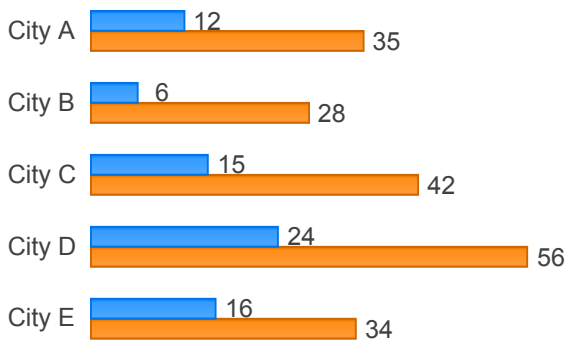

City Competitiveness Dashboard

CITY COMPETITIVENESS DASHBOARD

Population (million)

The average price of commercial house

The proportion of the floating population

Annual income of more than \$100,000

■ The number of universities
■ The number of hospital

■ High-rise commercial buildings
■ The number of well-known brands