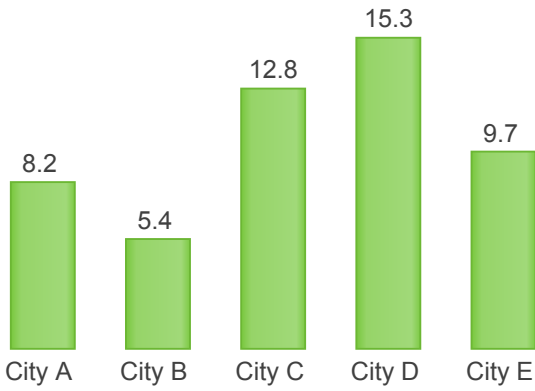

City Competitiveness Dashboard

CITY COMPETITIVENESS DASHBOARD

Population (million)

The average price of commercial house

The proportion of the floating population

Annual income of more than \$100,000

■ The number of universities
■ The number of hospital

■ High-rise commercial buildings
■ The number of well-known brands