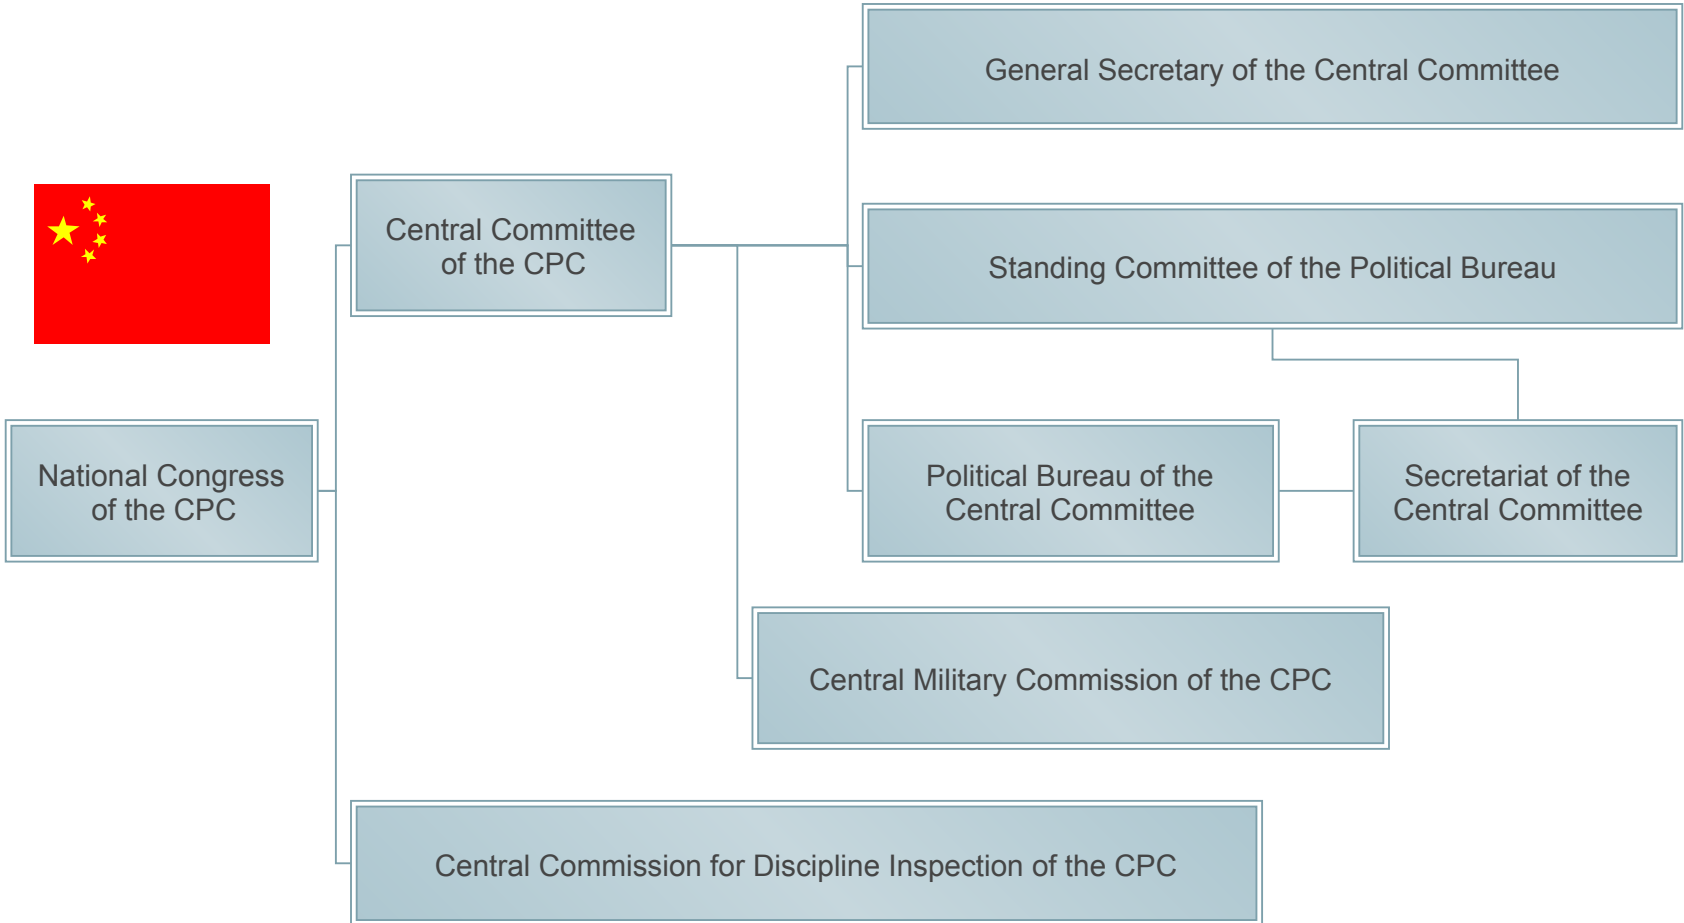

Organization Chart of China's Central Leadership

National Congress
of the CPC

Central Committee
of the CPC

General Secretary of the Central Committee

Standing Committee of the Political Bureau

Political Bureau of the
Central Committee

Secretariat of the
Central Committee

Central Military Commission of the CPC

Central Commission for Discipline Inspection of the CPC