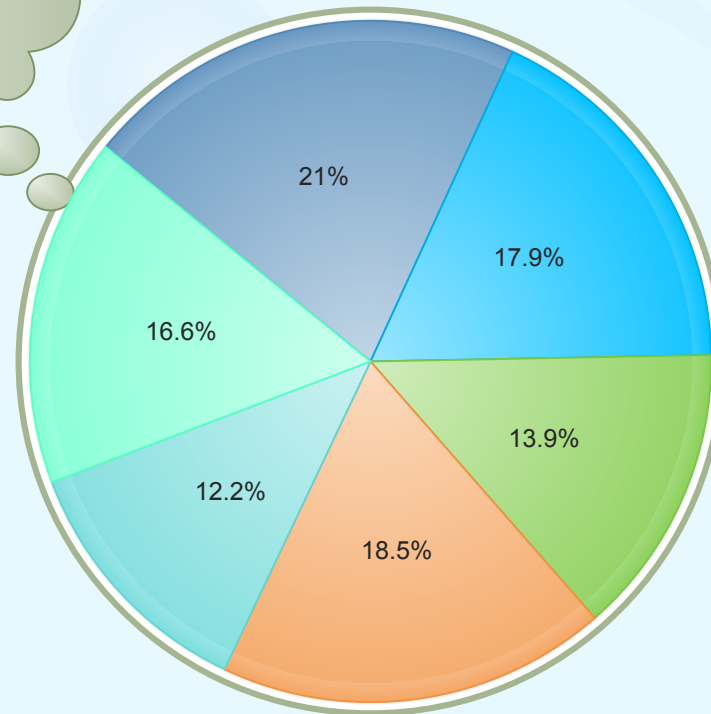

# Business Reports - Your Text Here

Move yellow diamond handle in pie chart to change the section.

**The pie chart is using the following data. You can copy it to a text file then modify.**

Categories, Category 1, Category 2, Category 3, Category 4, Category 5, Category 6  
Series 1, 100, 85, 66, 88, 58, 79

Click the floating action button to add or remove an item of the list. Select an item and click action button to insert an item after it or delete it.

If you dont like the color generated by Edraw, please delete the item and add a new one or you can select this new item and change its color.

Select the chart and move the yellow diamond handle to change the pie data.

Select a series sub shape in any category or a legend sub shape to set the fill style.