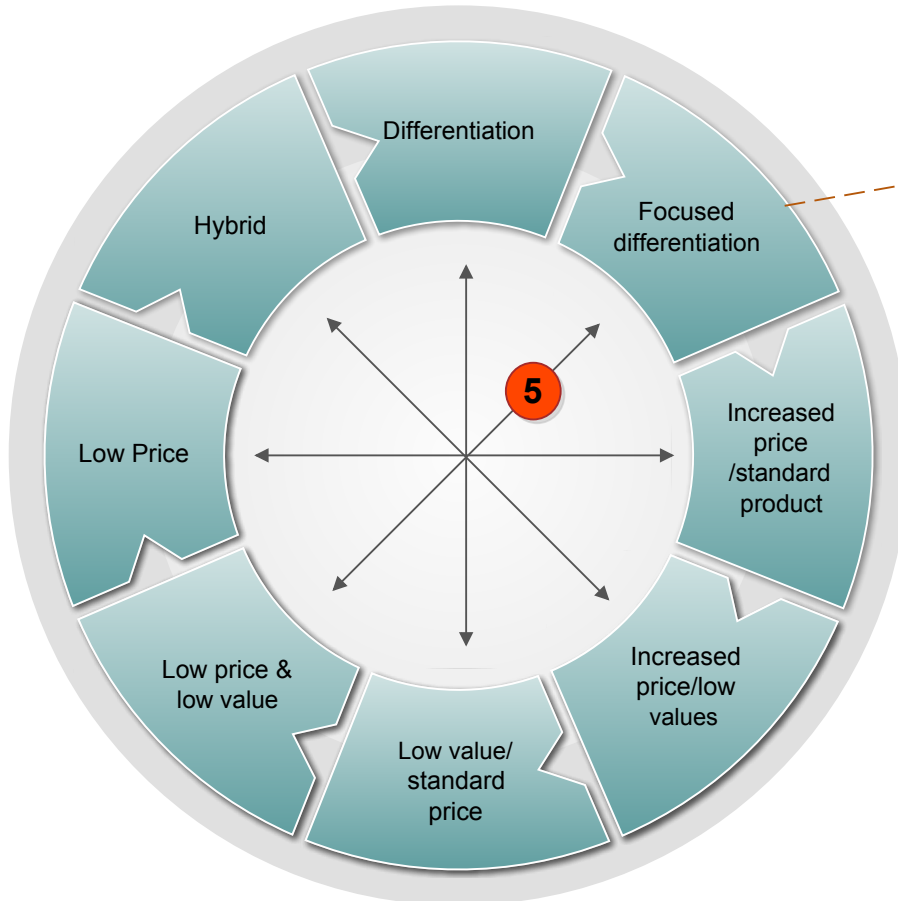

BOWMAN'S STRATEGY CLOCK

Focused differentiation

Click the floating action button to add or remove an item of the list. Select an item and click action button to insert a new item after it or delete it.