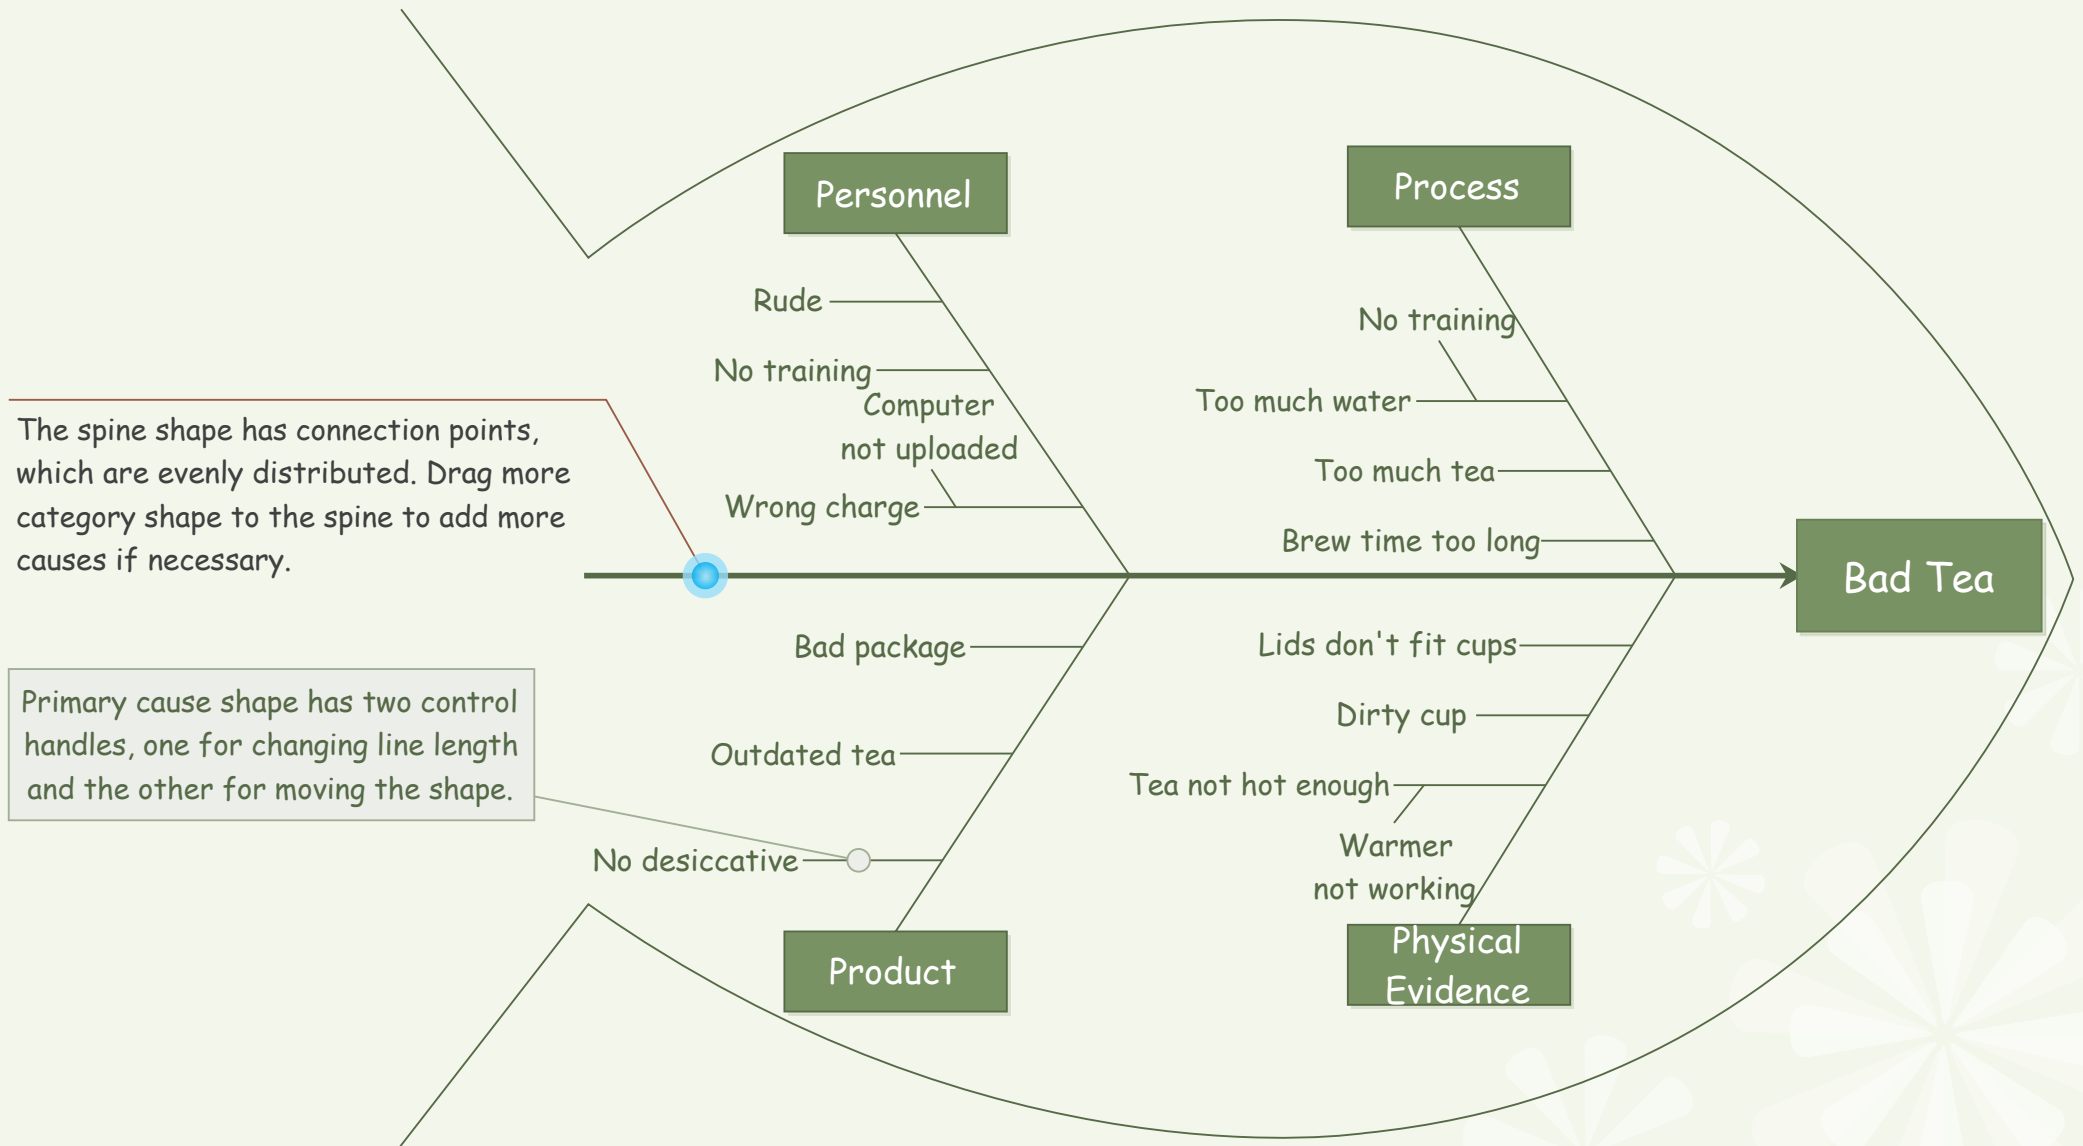

Bad Tea Cause and Effect Diagram (Fishbone Diagram)

The spine shape has connection points, which are evenly distributed. Drag more category shape to the spine to add more causes if necessary.

Primary cause shape has two control handles, one for changing line length and the other for moving the shape.