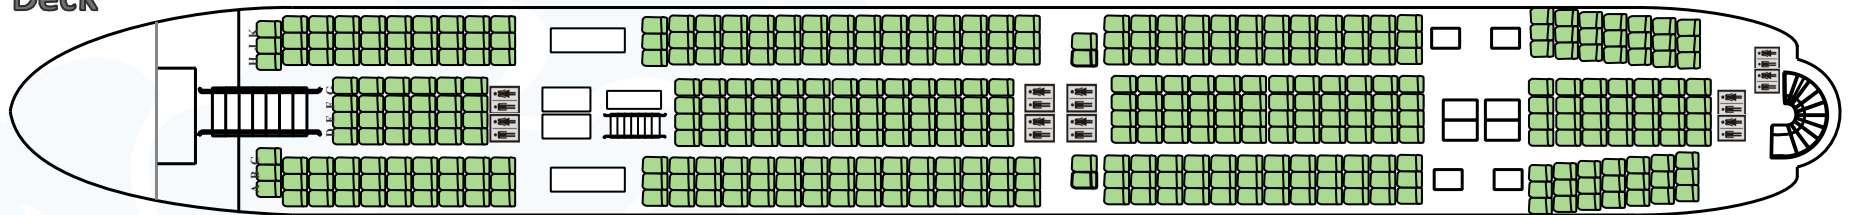

Airplane Seating Plan

A380 -- 800

Upper Deck

106

Main Deck

420

526