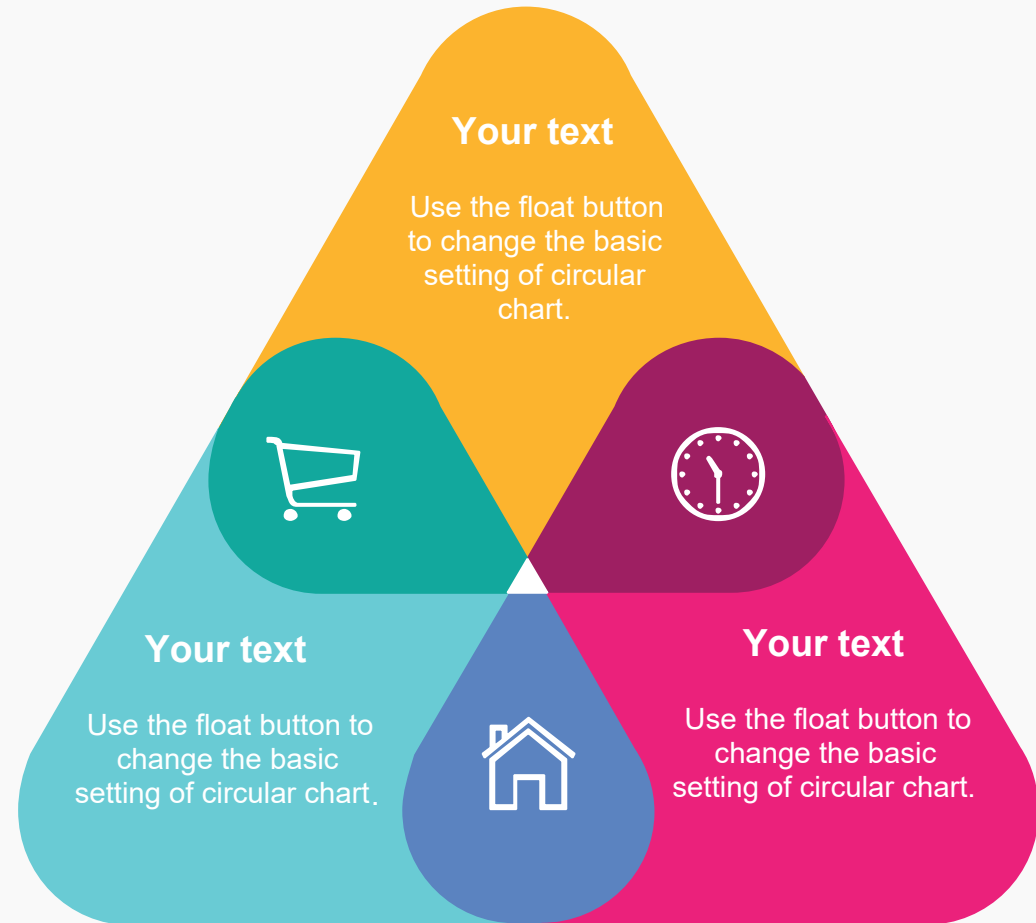

Insert your title here

Your text

Use the float button to change the basic setting of circular chart.

Your text

Use the float button to change the basic setting of circular chart.

Your text

Use the float button to change the basic setting of circular chart.

Use the float button to change the basic setting of circular chart.