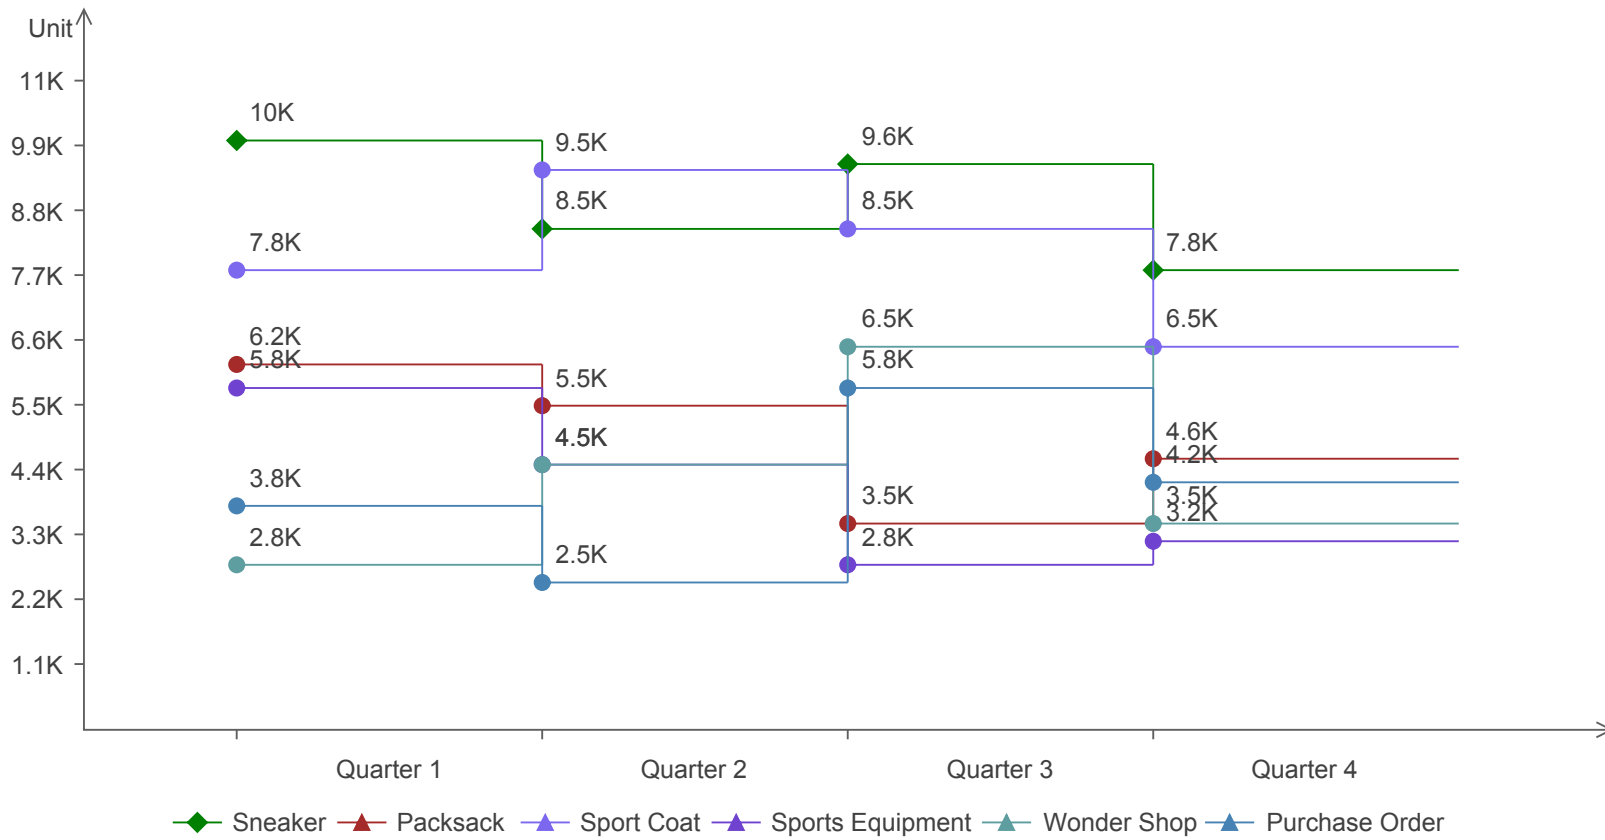

# Step Line Graph

**1**

Title

Drag the yellow diamond handle to change the gap size of items.

**2**

Title

Click menu Set Rows to change items arrangement rows.

**3**

Title

Click menu Set Zoom Size to change items gradual zoom size.