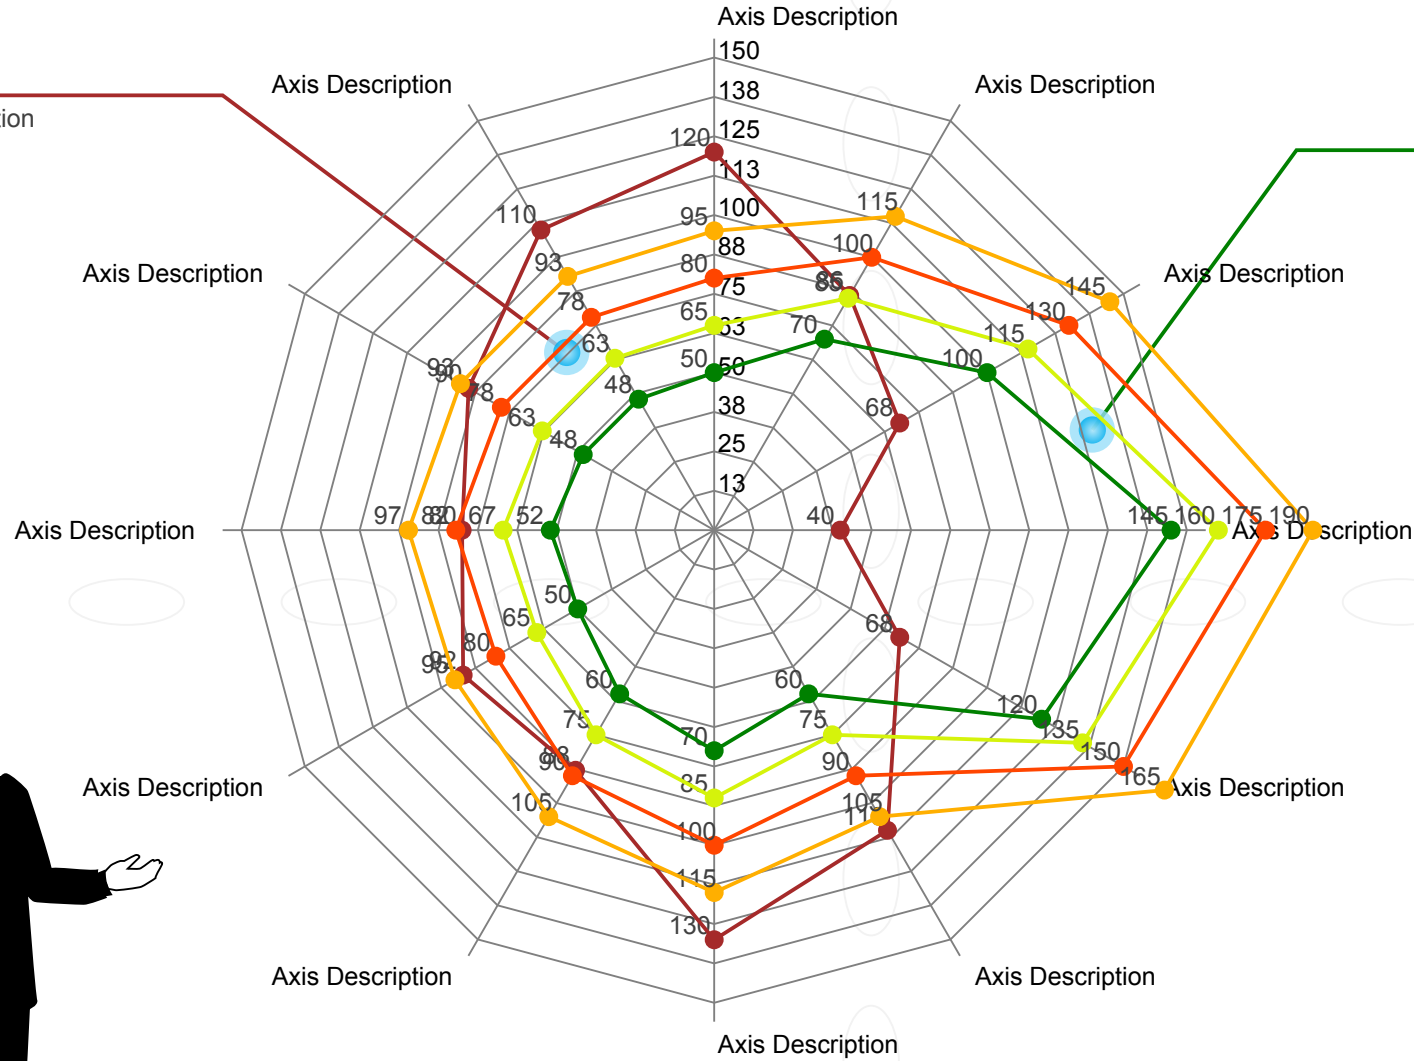

Spider Chart

Title

Description

Title

Description

Title

Double click value text to edit the chart data, the point position changes according to the value and axis max value.

Title

Select a series sub shape change its line or fill style.

Series 1 Series 2 Series 2 Series 2 Series 2

Insert Your Text Here