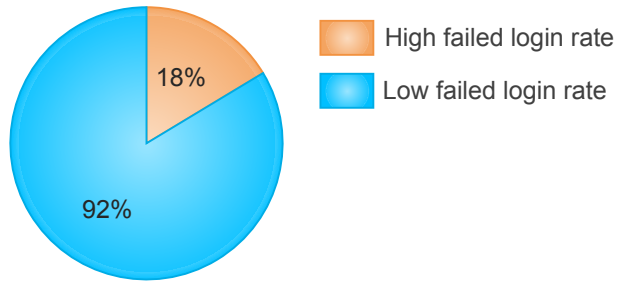

Project Status Dashboard

Number	Name	Model	Status	Aborted Connects	Power Supply	Failed Login Rate	Failed Pages Rate	Failed Request Rate
12	EM-CB2109	v1.2.5	Warning	32	▶	21%	12%	22%
34	EM-CA2108	v1.4.5	Operational	0	▶	1%	0%	1%
23	EM-CA2108	v1.4.5	Operational	0	▶	1%	0%	0%
8	EM-CA2108	v1.4.5	Operational	0	▶	0%	0%	1%
11	EM-CD3100	v2.1.3	Operational	0	▶	0%	0%	0%
15	EM-CD3100	v2.1.3	Error	1108	■	100%	100%	100%
32	EM-CD3100	v2.1.3	Warning	28	▶	13%	9%	11%
24	EM-CD3100	v2.1.3	Operational	0	▶	0%	1%	0%
22	EM-CD3100	v2.1.3	Operational	0	▶	0%	0%	0%
19	EM-CE4105	v2.5.6	Operational	0	▶	0%	0%	0%
18	EM-CE4105	v2.5.6	Operational	0	▶	0%	1%	1%
16	EM-CE4105	v2.5.6	Operational	0	▶	0%	0%	0%
29	EM-CE4105	v2.5.6	Operational	0	▶	0%	0%	0%
26	EM-CE4105	v2.5.6	Operational	0	▶	0%	1%	1%
27	EM-CE4105	v2.5.6	Operational	0	▶	0%	0%	0%
30	EM-CE4105	v2.5.6	Operational	0	▶	0%	0%	0%