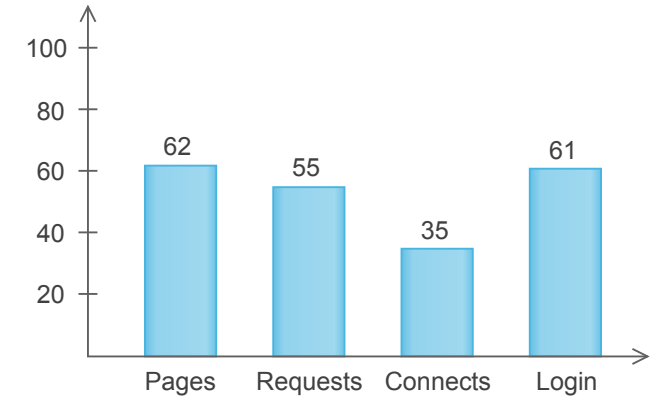

Project Status Dashboard

Number	Name	Model	Status	Aborted Connects	Power Supply	Failed Login Rate	Failed Pages Rate	Failed Request Rate
12	EM-CB2109	v1.2.5	Warning	32	▶	21%	12%	22%
34	EM-CA2108	v1.4.5	Operational	0	▶	1%	0%	1%
23	EM-CA2108	v1.4.5	Operational	0	▶	1%	0%	0%
8	EM-CA2108	v1.4.5	Operational	0	▶	0%	0%	1%
11	EM-CD3100	v2.1.3	Operational	0	▶	0%	0%	0%
15	EM-CD3100	v2.1.3	Error	1108	■	100%	100%	100%
32	EM-CD3100	v2.1.3	Warning	28	▶	13%	9%	11%
24	EM-CD3100	v2.1.3	Operational	0	▶	0%	1%	0%
22	EM-CD3100	v2.1.3	Operational	0	▶	0%	0%	0%
19	EM-CE4105	v2.5.6	Operational	0	▶	0%	0%	0%
18	EM-CE4105	v2.5.6	Operational	0	▶	0%	1%	1%
16	EM-CE4105	v2.5.6	Operational	0	▶	0%	0%	0%
29	EM-CE4105	v2.5.6	Operational	0	▶	0%	0%	0%
26	EM-CE4105	v2.5.6	Operational	0	▶	0%	1%	1%
27	EM-CE4105	v2.5.6	Operational	0	▶	0%	0%	0%
30	EM-CE4105	v2.5.6	Operational	0	▶	0%	0%	0%