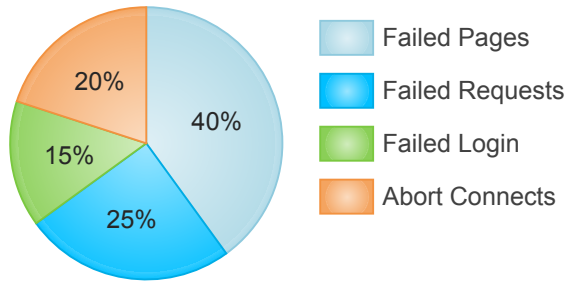

Project Status Dashboard

Number	Name	Model	Status	Aborted Connects	Power Supply	Failed Login Rate	Failed Pages Rate	Failed Request Rate
12	EM-CB2109	v1.2.5	Warning	32	▶	21%	12%	22%
34	EM-CA2108	v1.4.5	Operational	0	▶	1%	0%	1%
23	EM-CA2108	v1.4.5	Operational	0	▶	1%	0%	0%
8	EM-CA2108	v1.4.5	Operational	0	▶	0%	0%	1%
11	EM-CD3100	v2.1.3	Operational	0	▶	0%	0%	0%
15	EM-CD3100	v2.1.3	Error	1108	■	100%	100%	100%
32	EM-CD3100	v2.1.3	Warning	28	▶	13%	9%	11%
24	EM-CD3100	v2.1.3	Operational	0	▶	0%	1%	0%
22	EM-CD3100	v2.1.3	Operational	0	▶	0%	0%	0%
19	EM-CE4105	v2.5.6	Operational	0	▶	0%	0%	0%
18	EM-CE4105	v2.5.6	Operational	0	▶	0%	1%	1%
16	EM-CE4105	v2.5.6	Operational	0	▶	0%	0%	0%
29	EM-CE4105	v2.5.6	Operational	0	▶	0%	0%	0%
26	EM-CE4105	v2.5.6	Operational	0	▶	0%	1%	1%
27	EM-CE4105	v2.5.6	Operational	0	▶	0%	0%	0%
30	EM-CE4105	v2.5.6	Operational	0	▶	0%	0%	0%