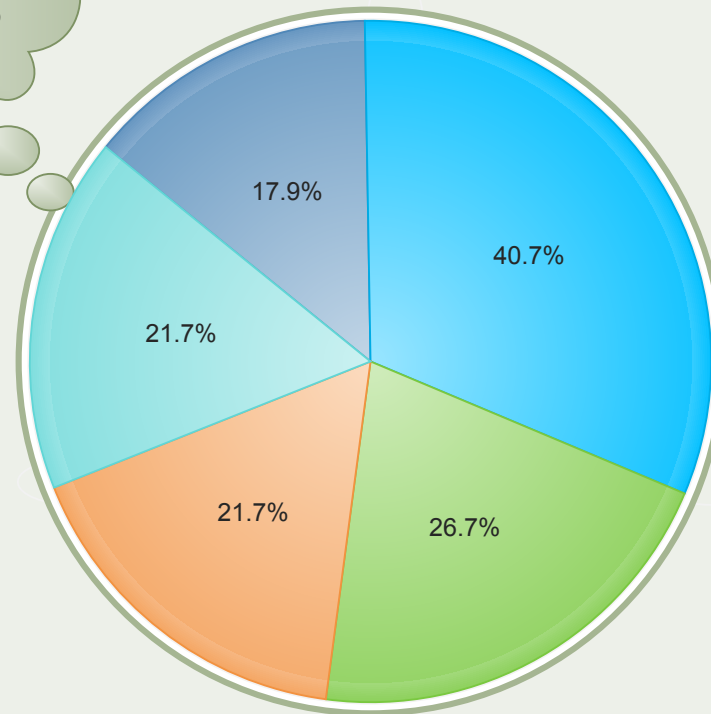

# Business Reports - Your Text Here

Move yellow diamond handle in pie chart to change the section.

- Quarter 1
- Quarter 2
- Quarter 3
- Quarter 4
- Quarter 4

Click the floating action button to add or remove an item of the list. Select an item and click action button to insert an item after it or delete it.

If you dont like the color generated by Edraw, please delete the item and add a new one or you can select this new item and change its color.

Select the chart and move the yellow diamond handle to change the pie data.

Select a series sub shape in any category or a legend sub shape to set the fill style.