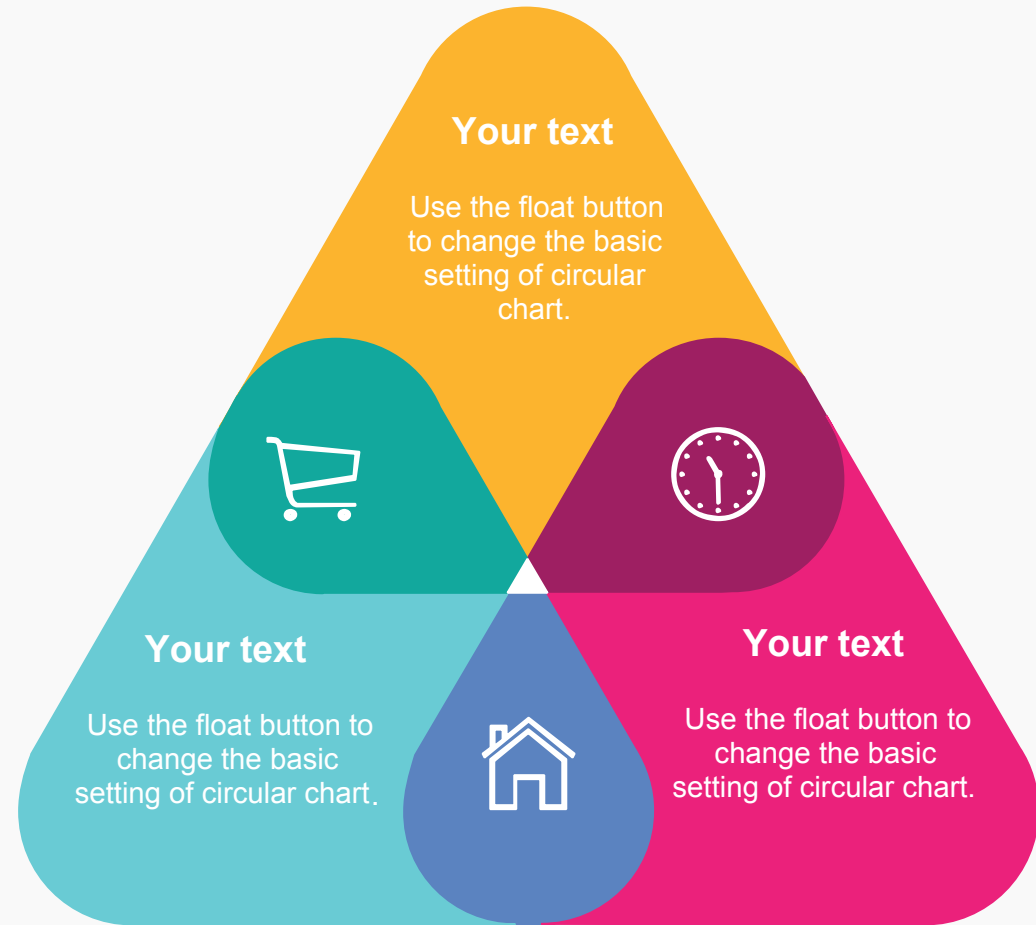

Insert your title here

Your text

Use the float button to change the basic setting of circular chart.

Your text

Use the float button to change the basic setting of circular chart.

Your text

Use the float button to change the basic setting of circular chart.

Use the float button to change the basic setting of circular chart.