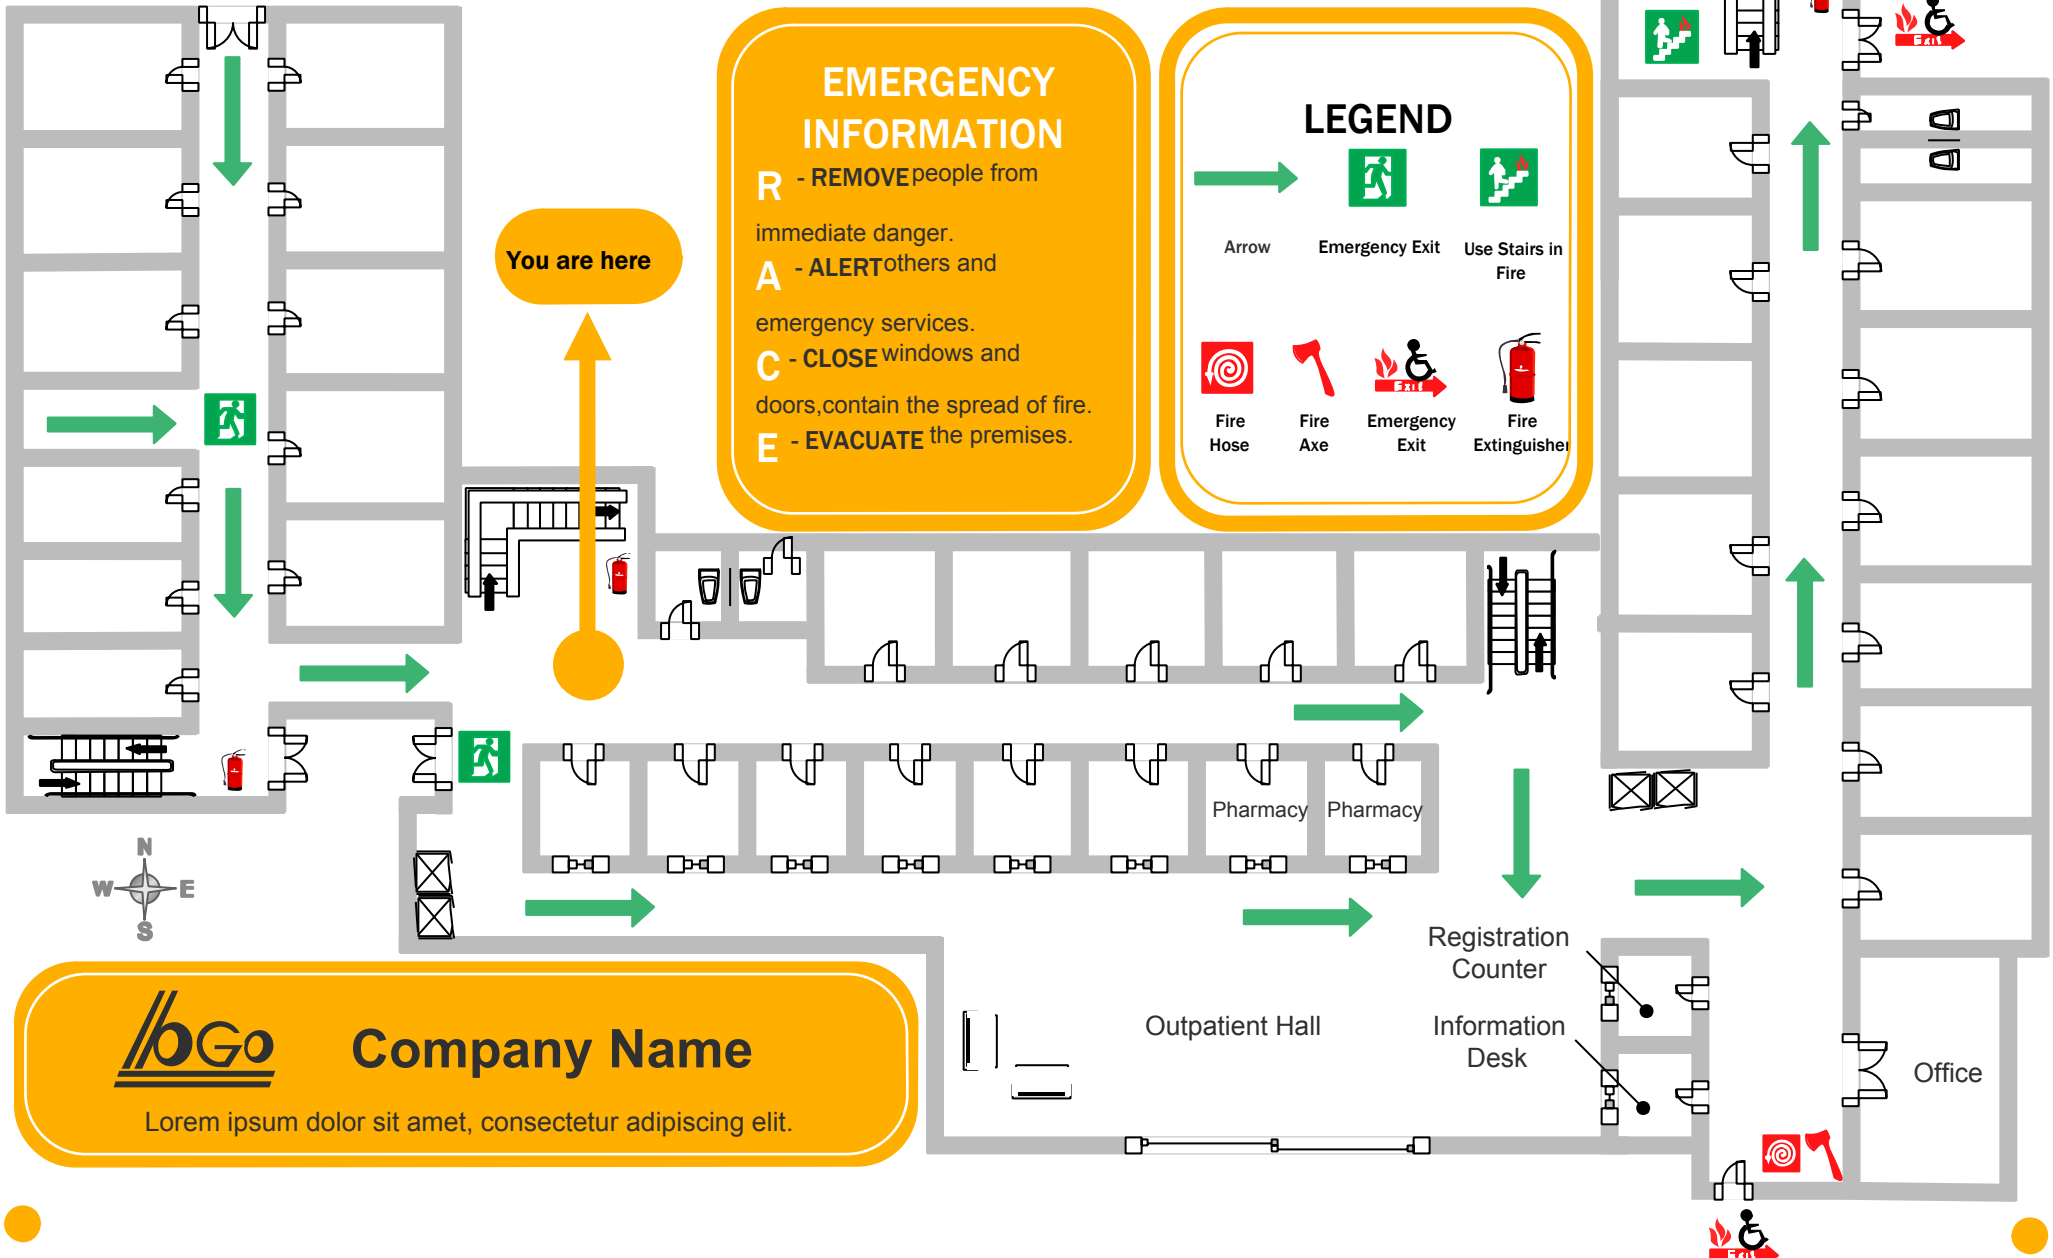

EVACUATION DIAGRAM

EMERGENCY INFORMATION

R - REMOVE people from immediate danger.

A - ALERT others and emergency services.

C - CLOSE windows and doors, contain the spread of fire.

E - EVACUATE the premises.

LEGEND

			
Arrow	Emergency Exit	Use Stairs in Fire	
			
Fire Hose	Fire Axe	Emergency Exit	Fire Extinguisher

 **Company Name**

Lorem ipsum dolor sit amet, consectetur adipiscing elit.